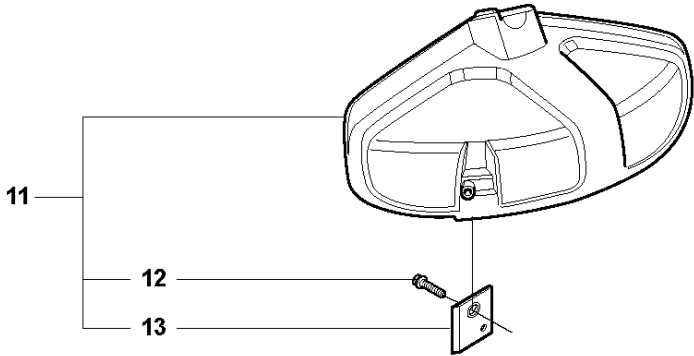

S 327LS, LX, LDX, RX, RDX, RJX, 323RII
ACCESSORIES

ACCESSORIES

327 Lx, 2012-01

Ref	Part no.	Description	Remark	Qty	Kit
1	544 04 42-10	ACCESSORY BAG	Captive screws 323RII, 327Rx	1	
2	573 99 43-04	SCREW IHSCFMO	Captive screws	2	1
3	574 56 80-01	CLAMP	Captive screws	1	1
4	537 29 34-01	ADAPTER		1	1
5	574 56 49-02	BLADE GUARD	Captive screws	1	1
6	503 20 03-16	SCREW IHSCFM	Captive screws	4	1
7	574 03 95-01	LOCKING NUT	Captive screws	4	1
8	503 97 71-01	TRIMMER GUARD	327Lx, 327LDx	1	
9	503 21 07-16	SCREW IHSCFT		1	8
10	503 79 88-01	BLADE		1	8
11	503 93 42-02	COMBI GUARD	323RII, 327Rx	1	
12	503 21 07-16	SCREW IHSCFT		1	11
13	503 79 88-01	BLADE		1	11