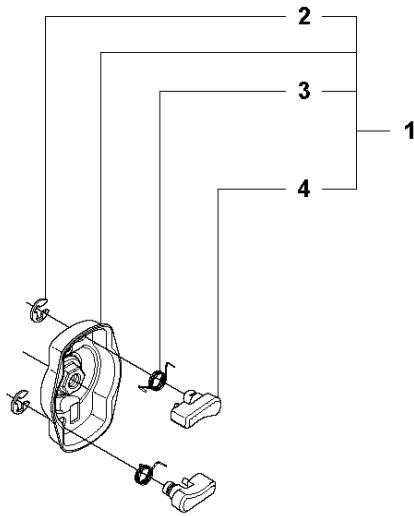

K4 327LX, LDX, RX, RDX, RJX, 323RII
STARTER

STARTER

327 Lx, 2012-01

Ref	Part no.	Description	Remark	Qty	Kit
1	503 87 33-05	STARTER PAWL BRIDGE		1	
2	735 31 08-20	E-CLIP		2	1
3	503 87 36-01	SPRING		1	1
4	503 87 35-02	STARTER PAWL		2	1
5	503 85 28-07	STARTER ASSY	Captive screws	1	
6	503 21 77-16	SCREW IH SCT		1	5
7	503 96 49-01	STARTER PULLEY		1	5
9	503 85 89-01	STARTER CORD		1	5
10	537 00 84-01	STARTER HANDLE		1	5
11	503 85 87-03	STARTER HOUSING	Captive screws	1	5
13	574 47 70-03	SCREW IH SCFMO	Captive screws M5x16	1	5
14	503 21 66-18	SCREW IH SCT		2	
15	503 20 14-12	SCREW IH SCFMO	M5x12	1	
16	537 03 41-01	PROTECTIVE PLATE		1	
17	537 35 34-56	LABEL	327LDx	1	
18	537 35 34-57	LABEL	327RJx	1	
19	537 35 34-58	LABEL	323RII	1	
20	537 35 34-59	LABEL	327Rx	1	
21	537 35 34-60	LABEL	327RDx	1