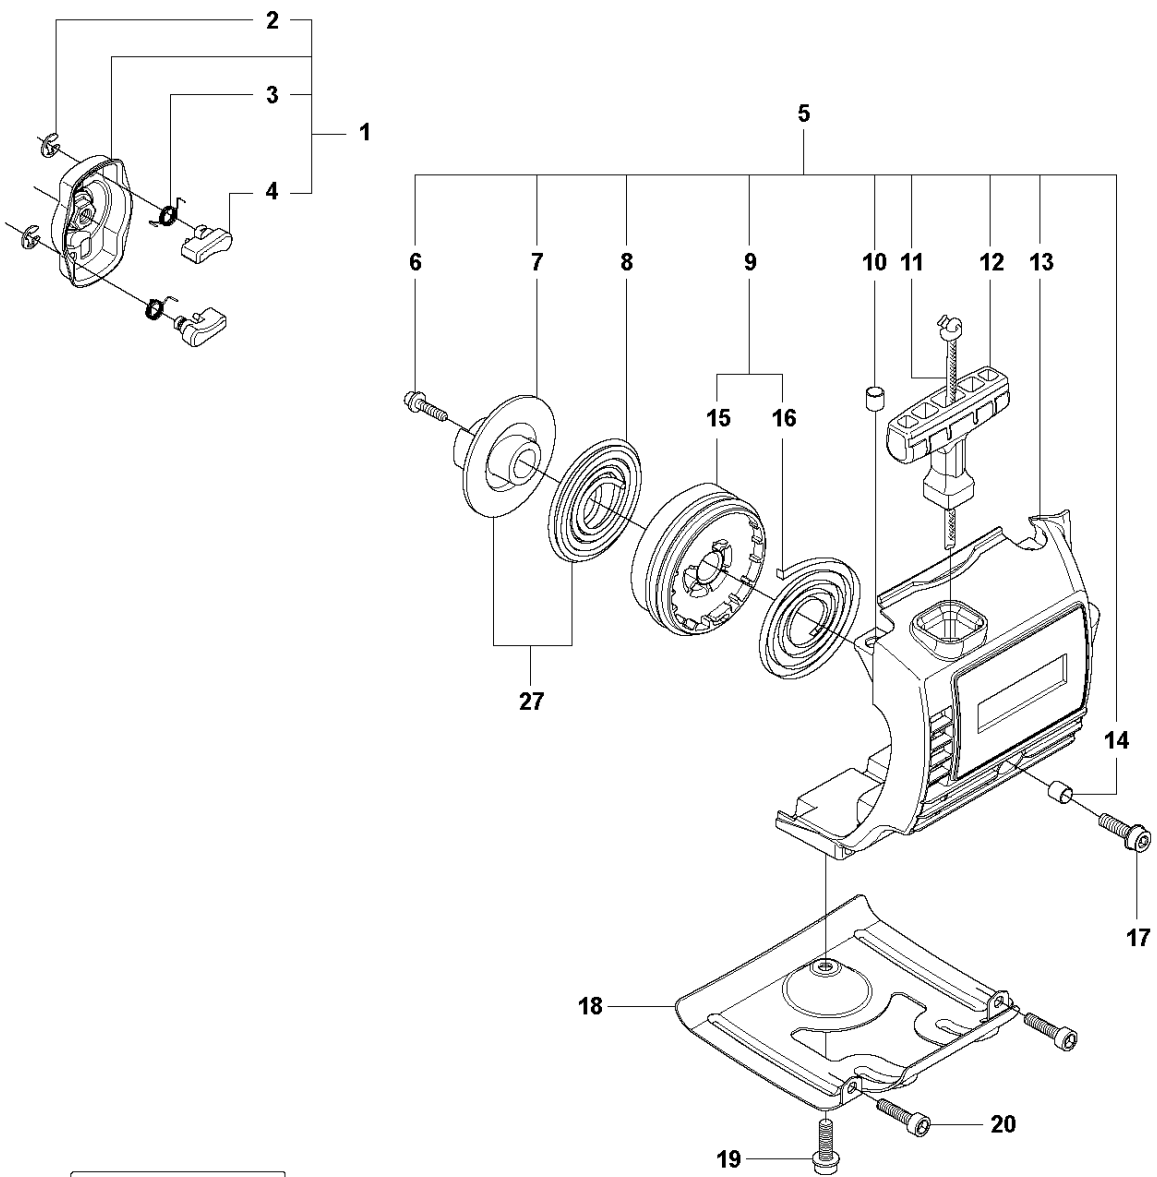

K1 327LX, LDX, RX, RDX, RJX, 323RII
STARTER

21

22

24

23

25

STARTER

327 Lx, 2012-01

Ref	Part no.	Description	Remark	Qty	Kit
1	503 87 33-05	STARTER PAWL BRIDGE		1	
2	735 31 08-20	E-CLIP		2	1
3	503 87 36-01	SPRING		2	1
4	503 87 35-02	STARTER PAWL		2	1
5	544 07 11-02	STARTER ASSY		1	
6	503 21 77-25	SCREW IH SCT		1	5
7	544 03 87-02	DRIVER		1	5
8	544 03 88-02	SPRING		1	5
9	544 16 65-01	STARTER PULLEY ASSY		1	5
10	537 37 93-02	SPACING SLEEVE		2	5
11	503 85 89-01	STARTER CORD		1	5
12	537 00 84-01	STARTER HANDLE		1	5
13	537 41 16-01	STARTER HOUSING		1	5
14	537 37 93-02	SPACING SLEEVE		1	5
15	544 03 86-01	STARTER PULLEY		1	5, 9
16	503 85 90-01	RECOIL SPRING		1	5, 9
17	503 20 03-16	SCREW IHSCFM	M5x16	1	
18	537 03 41-01	PROTECTIVE PLATE		1	
19	503 20 14-12	SCREW IHSCFMO	M5x12	1	
20	503 21 66-18	SCREW IH SCT		2	
21	537 35 34-56	LABEL	327LDx	1	
22	537 35 34-57	LABEL	327RJx	1	
23	537 35 34-58	LABEL	323RII	1	
24	537 35 34-59	LABEL	327Rx	1	
25	537 35 34-60	LABEL	327RDx	1