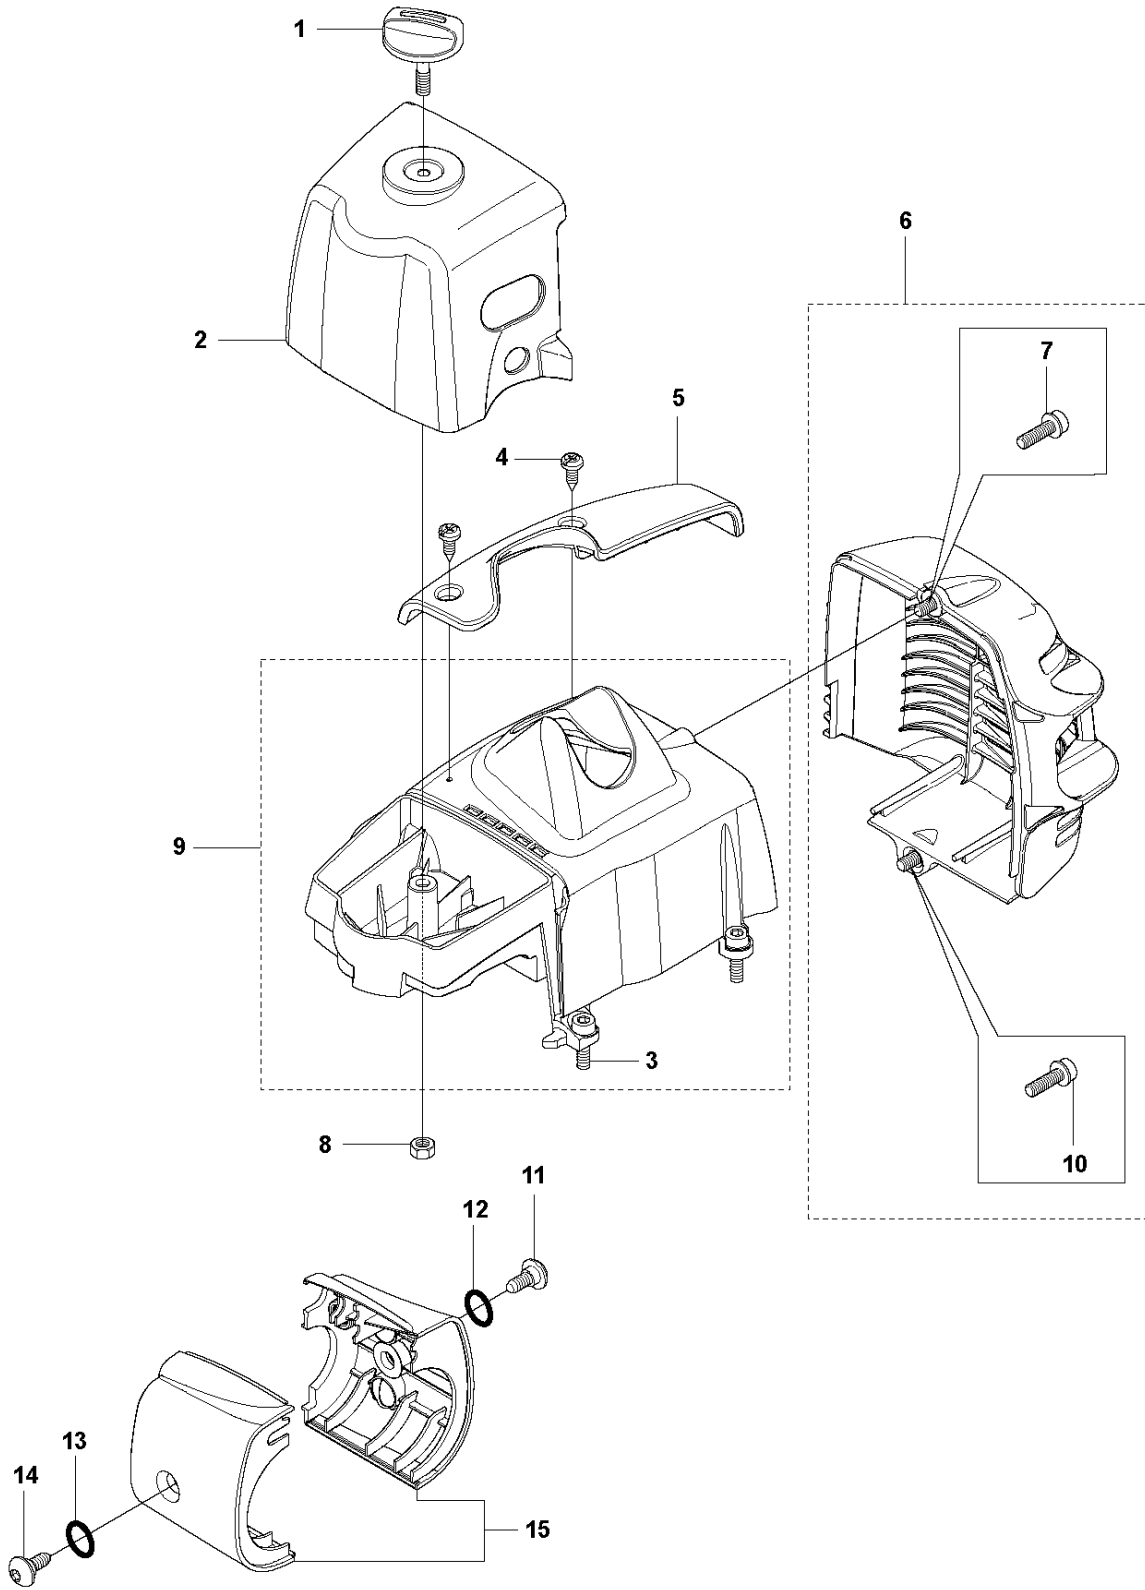

H2 327Lx, LDx, Rx, RDx, RJx, COVERS

COVER

327 Lx, 2012-01

Ref	Part no.	Description	Remark	Qty	Kit
1	537 21 32-10	KNOB		1	
2	502 48 13-01	FILTER COVER		1	
3	574 47 70-03	SCREW IHSCFMO	Captive screws	4	9
4	503 21 35-12	SCREW CCRPANT		2	
5	502 48 16-01	ARM PROTECTION		1	
6	544 84 81-02	HEAT PROTECTOR	Captive screws	1	
7	574 18 15-01	SCREW IHSCFTO	Captive screws	1	6
8	503 22 24-01	LOCKING NUT		1	
9	574 35 39-01	CYLINDER COVER ASSY	Captive screws	1	
10	574 47 70-03	SCREW IHSCFMO	Captive screws	1	6
11	503 96 13-01	SCREW		1	
12	740 42 06-00	O-RING		1	
13	740 42 06-00	O-RING		1	
14	503 96 13-01	SCREW		1	
15	502 48 15-01	COVER		1