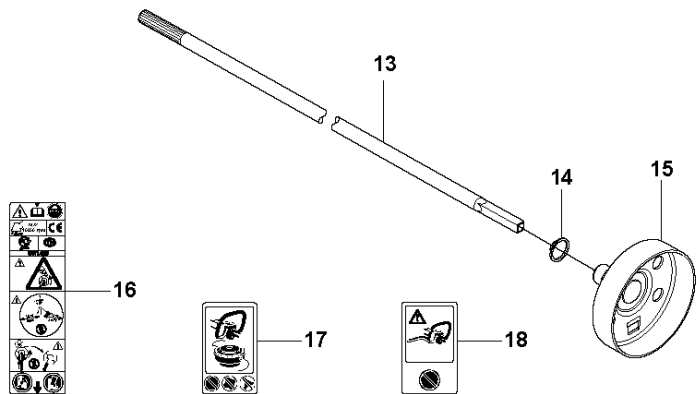

M 327LS, LX, LDX, RX, RDX, RJX, 323RII
IGNITION & CLUTCH

IGNITION SYSTEM & CLUTCH

327 Lx, 2012-01

Ref	Part no.	Description	Remark	Qty	Kit
1	502 49 36-01	SHORT CIRCUIT CABLE		1	
2	537 43 43-01	SPARK PLUG CAP		1	
3	503 23 51-09	SPARK PLUG	Champion RCJ 6Y	1	
4	544 12 70-01	IGNITION MODULE		1	
5	503 21 66-18	SCREW IH SCT		2	
6	537 23 75-01	CLUTCH DRUM ASSY		1	
7	503 84 29-02	SCREW		2	
8	537 04 67-02	WASHER		1	
9	537 03 22-01	CLUTCH ASSY		1	
10	503 84 28-01	CLUTCH SHOE		2	9
11	503 81 60-01	CLUTCH SPRING		1	9
12	537 04 68-02	WASHER		1	
13	731 71 16-51	HEXAGON NUT FLANGED		1	
14	537 24 96-02	FLYWHEEL		1	
15	501 48 56-01	CONTACT SPRING		1	

B 327LX, RJX
SHAFT & HANDLE

SHAFT & HANDLE

327 Lx, 2012-01

Ref	Part no.	Description	Remark	Qty	Kit
1	503 99 78-01	HANDLE.J	RJx	1	
1	503 99 78-04	HANDLE	Captive screws	1	
2	503 88 88-01	TUBE	L=1483mm Ø=24mm	1	
2	540 05 38-01	TUBE DRIVESHAFT ASSY	RJx L=1483mm Ø=24mm France	1	
3	725 23 78-51	SCREW EHHM	L, LS. M6X40	1	
3	725 23 80-51	SCREW EHHM	Lx, RJxM6X50	1	
4	503 87 90-01	KNOB	Lx	1	
5	503 23 00-61	WASHER	L, LS	1	
6	503 87 19-03	HANDLE		1	
6	503 87 19-08	HANDLE	Captive screws	1	
7	503 94 03-01	DISTANCE.HANDLE		1	
8	503 20 07-16	SCREW IHSCFM	RJx	1	
9	503 94 10-01	HOOK	RJx	1	
10	731 23 14-01	HEXAGON NUT	RJx	1	
11	503 21 68-16	SCREW IHSCFT	RJx	3	
11	574 18 15-01	SCREW IHSCFTO	Captive screws	3	
12	502 19 71-01	SQUARE NUT		1	
13	537 23 48-01	DRIVE SHAFT	L=1525mm Ø=7mm	1	
14	735 31 12-00	CIRCLIP		1	
15	537 23 75-01	CLUTCH DRUM ASSY		1	
16	537 29 48-01	LABEL		1	
17	503 79 56-01	LABEL		1	
18	537 10 10-01	LABEL	RJx	1	
19	537 08 55-01	HANDLE	France	1	