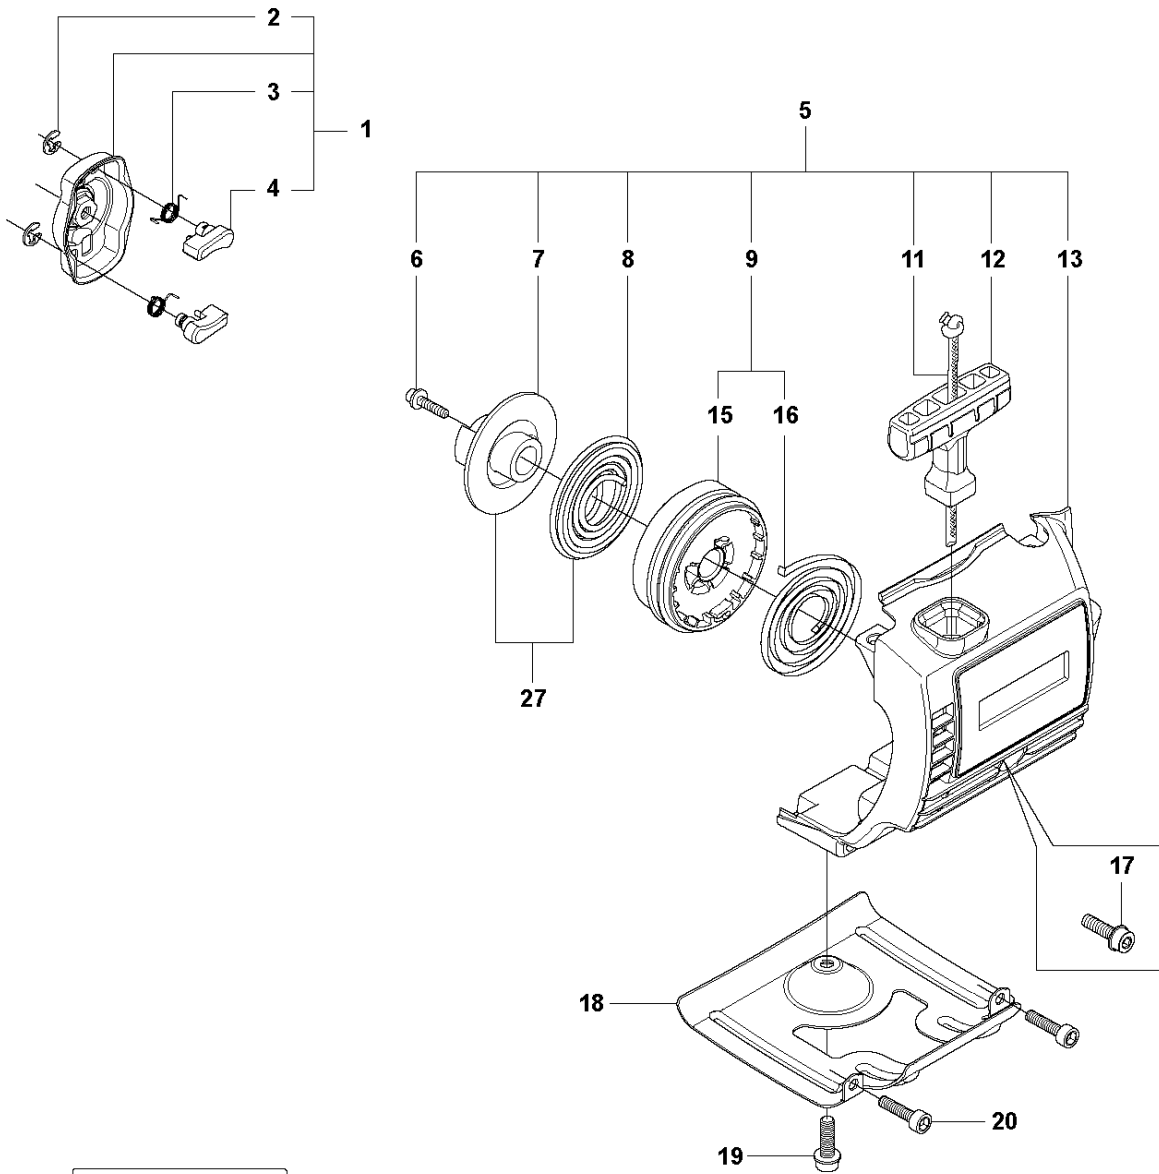

K2 327LX, LDX, RX, RDX, RJX, 323RII
STARTER

STARTER

327 Lx, 2012-01

Ref	Part no.	Description	Remark	Qty	Kit
1	503 87 33-05	STARTER PAWL BRIDGE		1	
2	735 31 08-20	E-CLIP		2	1
3	503 87 36-01	SPRING		2	1
4	503 87 35-02	STARTER PAWL		2	1
5	544 07 11-03	STARTER ASSY	Captive screws	1	
6	503 21 77-25	SCREW IHSC T		1	5
7	544 03 87-02	DRIVER		1	5
8	544 03 88-02	SPRING		1	5
9	544 16 65-01	STARTER PULLEY ASSY		1	5
11	503 85 89-01	STARTER CORD		1	5
12	537 00 84-01	STARTER HANDLE		1	5
13	537 41 16-02	STARTER HOUSING	Captive screws	1	5
14	537 37 93-02	SPACING SLEEVE		1	5
15	544 03 86-01	STARTER PULLEY		1	5, 9
16	503 85 90-01	RECOIL SPRING		1	5, 9
17	574 47 70-03	SCREW IHSCFMO	Captive screw M5x16	1	5
18	537 03 41-01	PROTECTIVE PLATE		1	
19	503 20 14-12	SCREW IHSCFMO	M5x12	1	
20	503 21 66-18	SCREW IHSC T		2	
21	537 35 34-56	LABEL	327LDx	1	
22	537 35 34-57	LABEL	327RJx	1	
23	537 35 34-58	LABEL	323RII	1	
24	537 35 34-59	LABEL	327Rx	1	
25	537 35 34-60	LABEL	327RDx	1