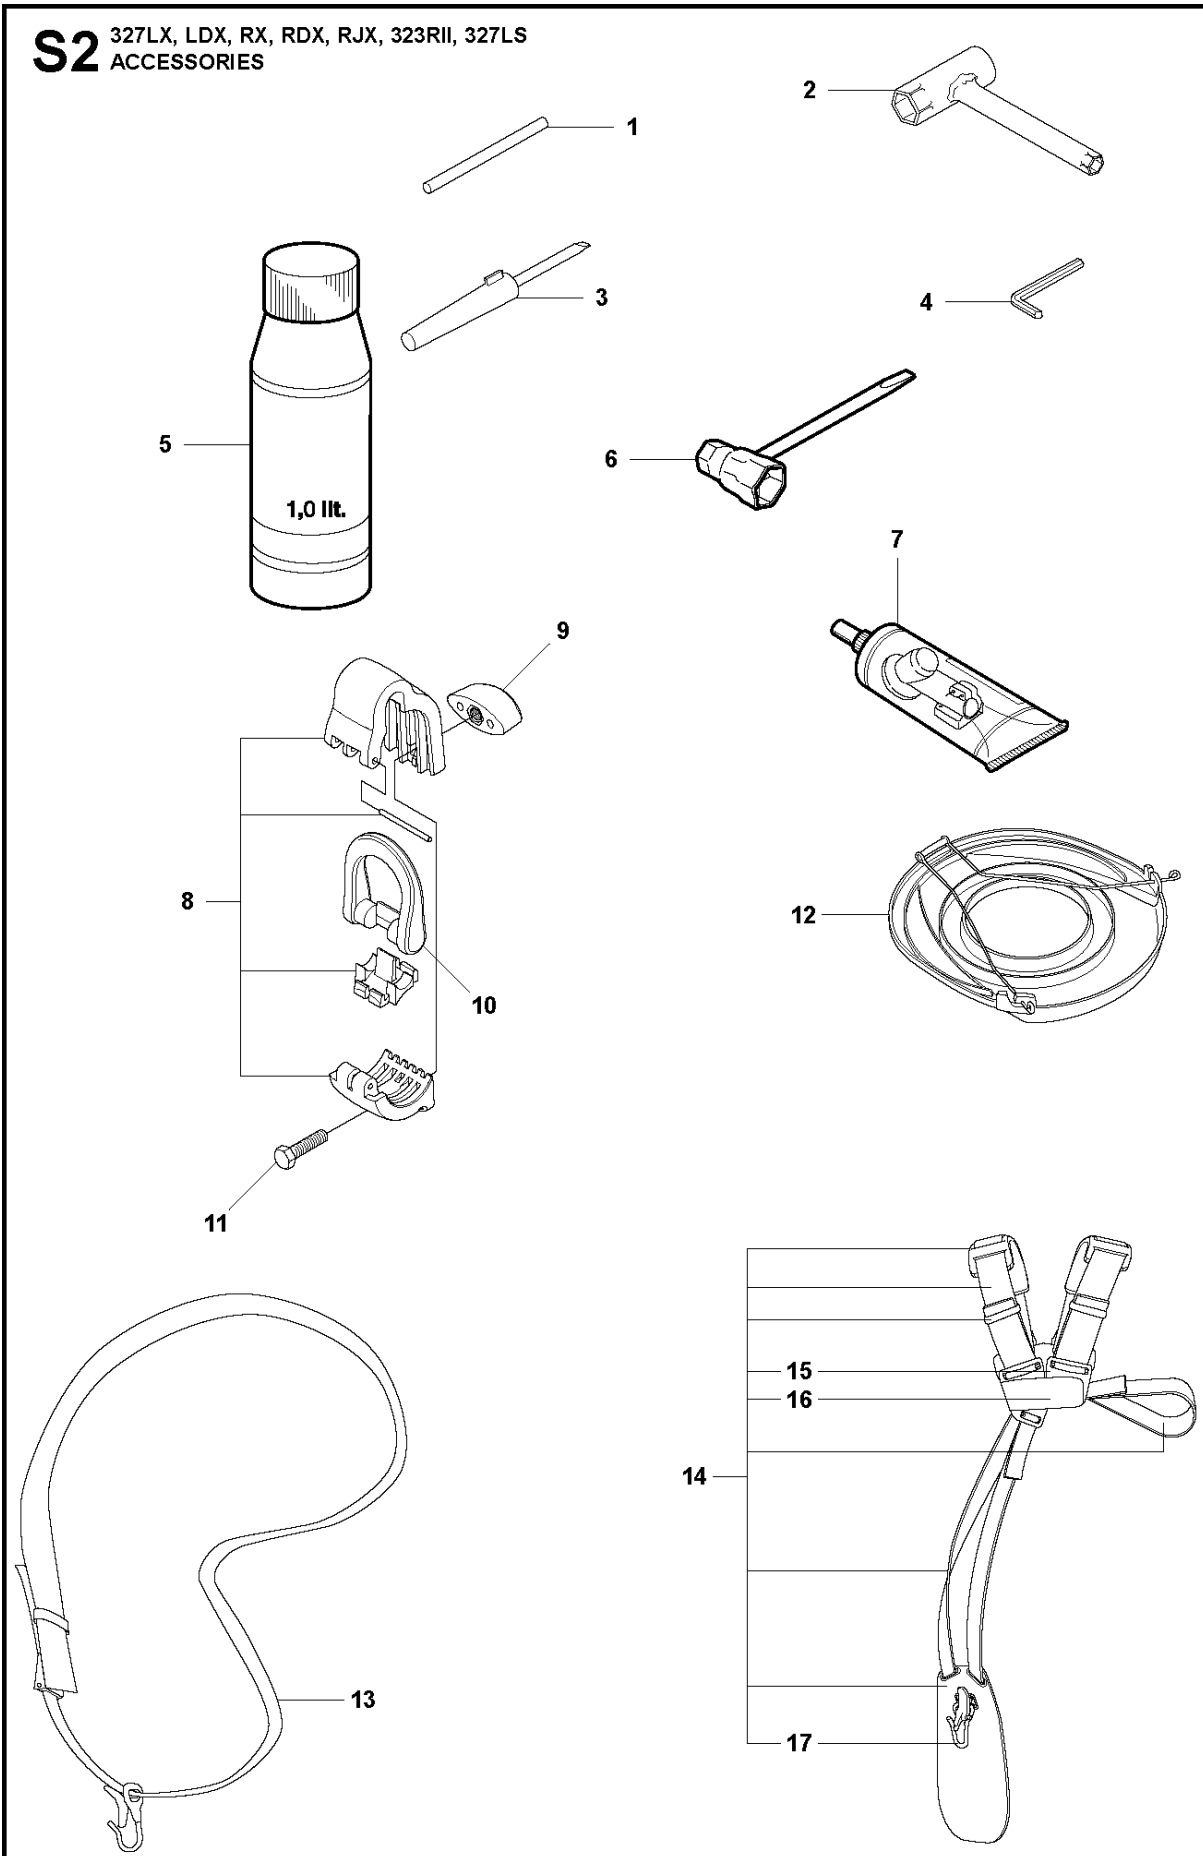

SPARE PARTS LIST

TRIMMERS/EDGERS

327 Lx, 2012-01

S2 327LX, LDX, RX, RDX, RJX, 323R11, 327LS
ACCESSORIES

ACCESSORIES

327 Lx, 2012-01

Ref	Part no.	Description	Remark	Qty	Kit
1	502 28 59-01	STOP		1	
2	502 11 46-02	SOCKET WRENCH		1	
3	501 60 02-03	SCREWDRIVER		1	
4	502 21 58-01	L-NYCKEL		1	
5	531 00 92-48	FILTER OIL		1	
6	501 69 17-01	COMBINATION WRENCH		1	
7	503 97 64-01	GREASE		1	
8	537 35 36-01	LOOP		1	
9	537 13 04-02	KNOB		1	
10	537 35 01-01	LOOP		1	
11	725 23 31-51	SCREW		1	
12	537 31 29-01	TRANSPORT GUARD	200-275 mm	1	
13	537 21 62-01	HARNESS		1	
13	537 21 62-02	HARNESS	USA	1	
14	537 21 63-01	HARNESS		1	
14	537 21 63-02	HARNESS	USA	1	
15	503 73 40-01	FRONT PIECE		1	14
16	503 73 41-02	FRONT PIECE		1	14
17	502 02 28-02	WELT HOOK		1	14