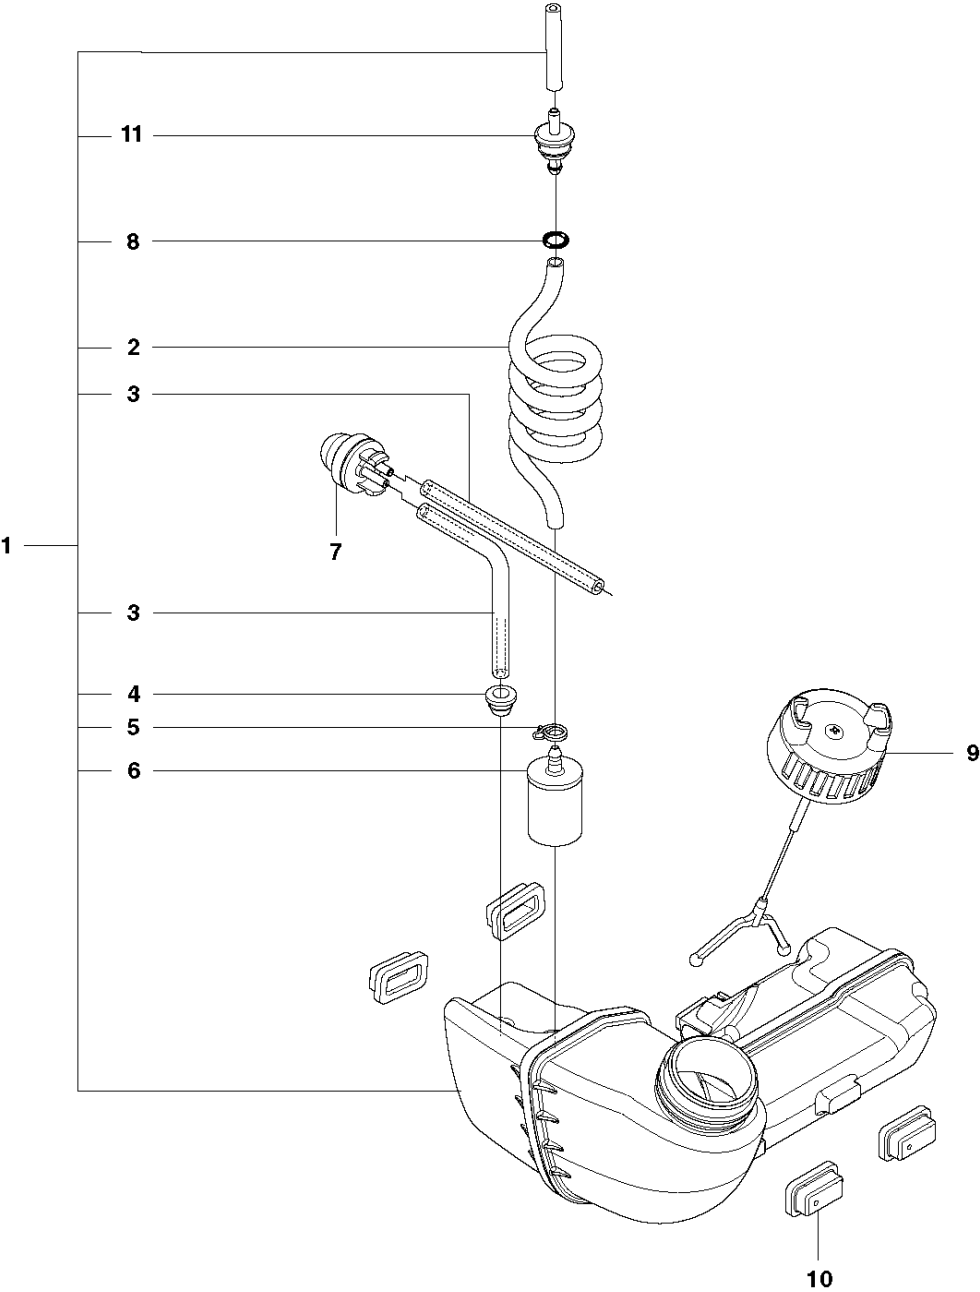

L 327LS, LX, LDX, RX, RDX, RJX, 323RII
FUEL TANK

FUEL TANK

327 Lx, 2012-01

Ref	Part no.	Description	Remark	Qty	Kit
1	584 25 80-01	FUEL TANK ASSY		1	
2	581 75 62-01	FUEL HOSE		1	1
3	537 04 24-01	FUEL HOSE		2	1
4	503 73 58-01	BUSHING		1	1
5	504 02 24-01	HOSE CLAMP		1	1
6	503 44 32-01	FILTER		1	1
7	503 93 66-01	PRIMER HOUSING		1	
8	537 18 49-01	O-RING		1	1
9	544 88 97-02	TANK CAP		1	
10	503 91 10-01	SUSPENSION		4	
11	578 29 56-01	HOSE NIPPLE		1	1