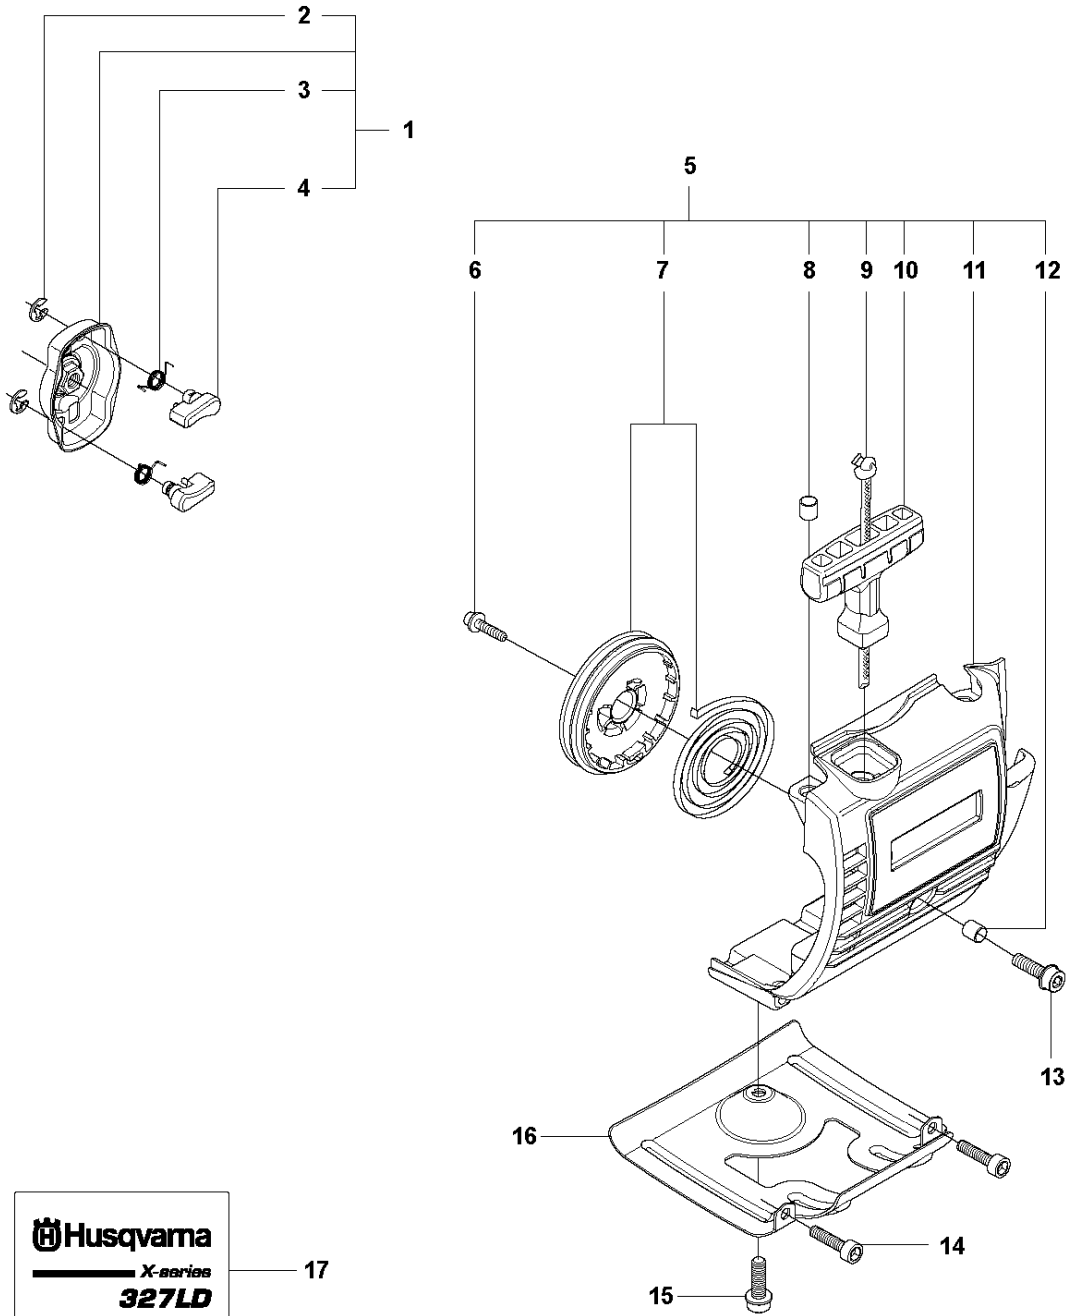

K3 327LX, LDX, RX, RDX, RJX, 323RII STARTER

STARTER

327 Lx, 2012-01

Ref	Part no.	Description	Remark	Qty	Kit
1	503 87 33-05	STARTER PAWL BRIDGE		1	
2	735 31 08-20	E-CLIP		2	1
3	503 87 36-01	SPRING		1	1
4	503 87 35-02	STARTER PAWL		2	1
5	503 85 28-06	STARTER ASSY		1	
6	503 21 77-16	SCREW IHST		1	5
7	503 96 49-01	STARTER PULLEY		1	5
8	537 37 93-02	SPACING SLEEVE		2	5
9	503 85 89-01	STARTER CORD		1	5
10	537 00 84-01	STARTER HANDLE		1	5
11	503 85 87-02	STARTER HOUSING		1	5
12	537 37 93-02	SPACING SLEEVE		1	5
13	503 20 03-16	SCREW IHSCFM	M5x16	1	
14	503 21 66-18	SCREW IHST		2	
15	503 20 14-12	SCREW IHSCFMO	M5x12	1	
16	537 03 41-01	PROTECTIVE PLATE		1	
17	537 35 34-56	LABEL	327LDx	1	
18	537 35 34-57	LABEL	327RJx	1	
19	537 35 34-58	LABEL	323RII	1	
20	537 35 34-59	LABEL	327Rx	1	
21	537 35 34-60	LABEL	327RDx	1