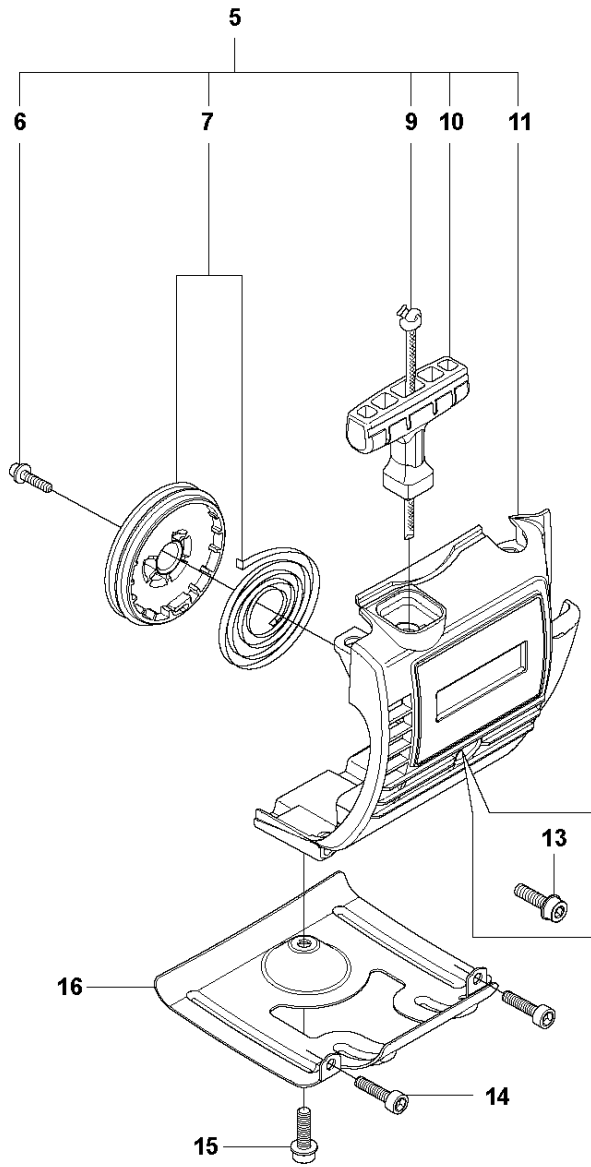

K4 327LX, LDX, RX, RDX, RJX, 323RII
STARTER

STARTER

327 Lx, 2012-01

Ref	Part no.	Description	Remark	Qty	Kit
1	503 87 33-05	STARTER PAWL BRIDGE		1	
2	735 31 08-20	E-CLIP		2	1
3	503 87 36-01	SPRING		1	1
4	503 87 35-02	STARTER PAWL		2	1
5	503 85 28-07	STARTER ASSY	Captive screws	1	
6	503 21 77-16	SCREW IH SCT		1	5
7	503 96 49-01	STARTER PULLEY		1	5
9	503 85 89-01	STARTER CORD		1	5
10	537 00 84-01	STARTER HANDLE		1	5
11	503 85 87-03	STARTER HOUSING	Captive screws	1	5
13	574 47 70-03	SCREW IH SCFMO	Captive screws M5x16	1	5
14	503 21 66-18	SCREW IH SCT		2	
15	503 20 14-12	SCREW IH SCFMO	M5x12	1	
16	537 03 41-01	PROTECTIVE PLATE		1	
17	537 35 34-56	LABEL	327LDx	1	
18	537 35 34-57	LABEL	327RJx	1	
19	537 35 34-58	LABEL	323RII	1	
20	537 35 34-59	LABEL	327Rx	1	
21	537 35 34-60	LABEL	327RDx	1