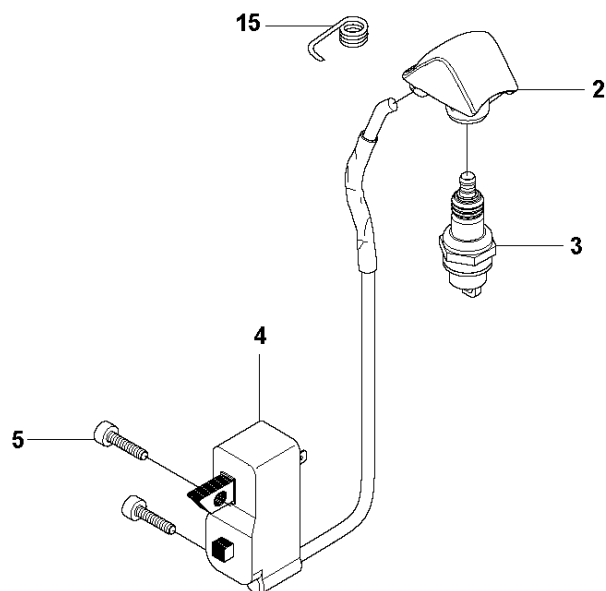

T Duo Balance
HARNESS

HARNES

327 Lx, 2012-01

Ref	Part no.	Description	Remark	Qty	Kit
1	537 27 57-01	HARNES		1	
1	537 27 57-03	HARNES	US	1	1
2	503 99 61-01	BAND		3	1
3	503 99 61-03	BAND		1	1
4	537 11 35-01	RETAINER		1	1
5	537 28 84-01	FRONT PIECE		1	1
6	537 28 83-01	FRONT PIECE		1	1
7	537 27 59-01	HIP PAD		1	1
8	502 02 28-01	HOOK		1	1
9	502 02 30-02	LOCK		1	1,8
10	502 02 38-01	SPRING		1	1,8
11	502 02 29-02	HOOK		1	1,8
12	735 31 09-20	E-CLIP		1	1,8
13	537 17 54-01	HIP PAD		3	1

M 327LS, LX, LDX, RX, RDX, RJX, 323RII
IGNITION & CLUTCH

IGNITION SYSTEM & CLUTCH

327 Lx, 2012-01

Ref	Part no.	Description	Remark	Qty	Kit
1	502 49 36-01	SHORT CIRCUIT CABLE		1	
2	537 43 43-01	SPARK PLUG CAP		1	
3	503 23 51-09	SPARK PLUG	Champion RCJ 6Y	1	
4	544 12 70-01	IGNITION MODULE		1	
5	503 21 66-18	SCREW IH SCT		2	
6	537 23 75-01	CLUTCH DRUM ASSY		1	
7	503 84 29-02	SCREW		2	
8	537 04 67-02	WASHER		1	
9	537 03 22-01	CLUTCH ASSY		1	
10	503 84 28-01	CLUTCH SHOE		2	9
11	503 81 60-01	CLUTCH SPRING		1	9
12	537 04 68-02	WASHER		1	
13	731 71 16-51	HEXAGON NUT FLANGED		1	
14	537 24 96-02	FLYWHEEL		1	
15	501 48 56-01	CONTACT SPRING		1	