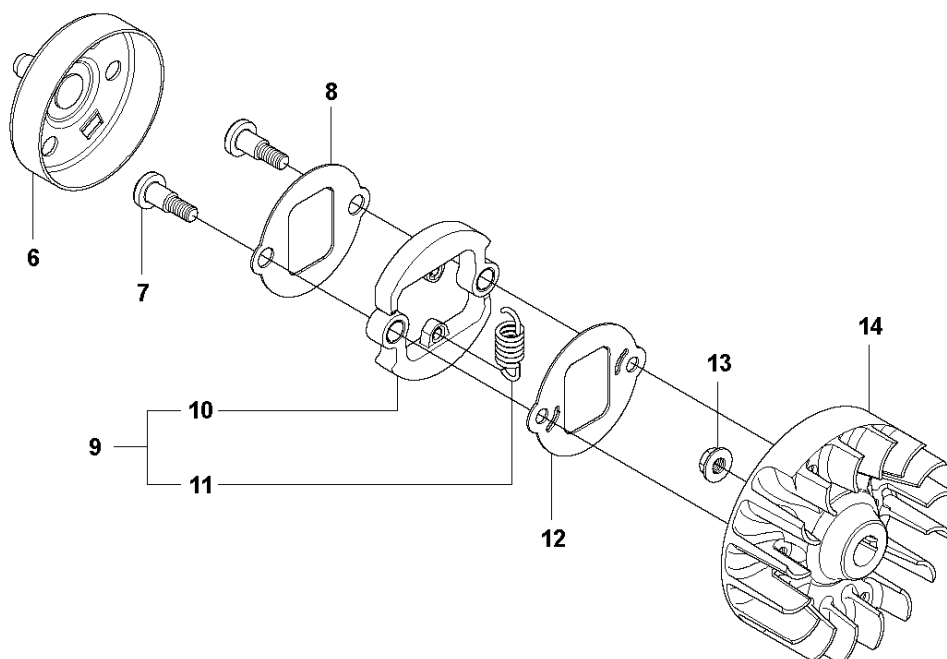

M 327LS, LX, LDX, RX, RDX, RJX, 323RII
IGNITION & CLUTCH

IGNITION SYSTEM & CLUTCH

327 Lx, 2012-01

Ref	Part no.	Description	Remark	Qty	Kit
1	502 49 36-01	SHORT CIRCUIT CABLE		1	
2	537 43 43-01	SPARK PLUG CAP		1	
3	503 23 51-09	SPARK PLUG	Champion RCJ 6Y	1	
4	544 12 70-01	IGNITION MODULE		1	
5	503 21 66-18	SCREW IH SCT		2	
6	537 23 75-01	CLUTCH DRUM ASSY		1	
7	503 84 29-02	SCREW		2	
8	537 04 67-02	WASHER		1	
9	537 03 22-01	CLUTCH ASSY		1	
10	503 84 28-01	CLUTCH SHOE		2	9
11	503 81 60-01	CLUTCH SPRING		1	9
12	537 04 68-02	WASHER		1	
13	731 71 16-51	HEXAGON NUT FLANGED		1	
14	537 24 96-02	FLYWHEEL		1	
15	501 48 56-01	CONTACT SPRING		1