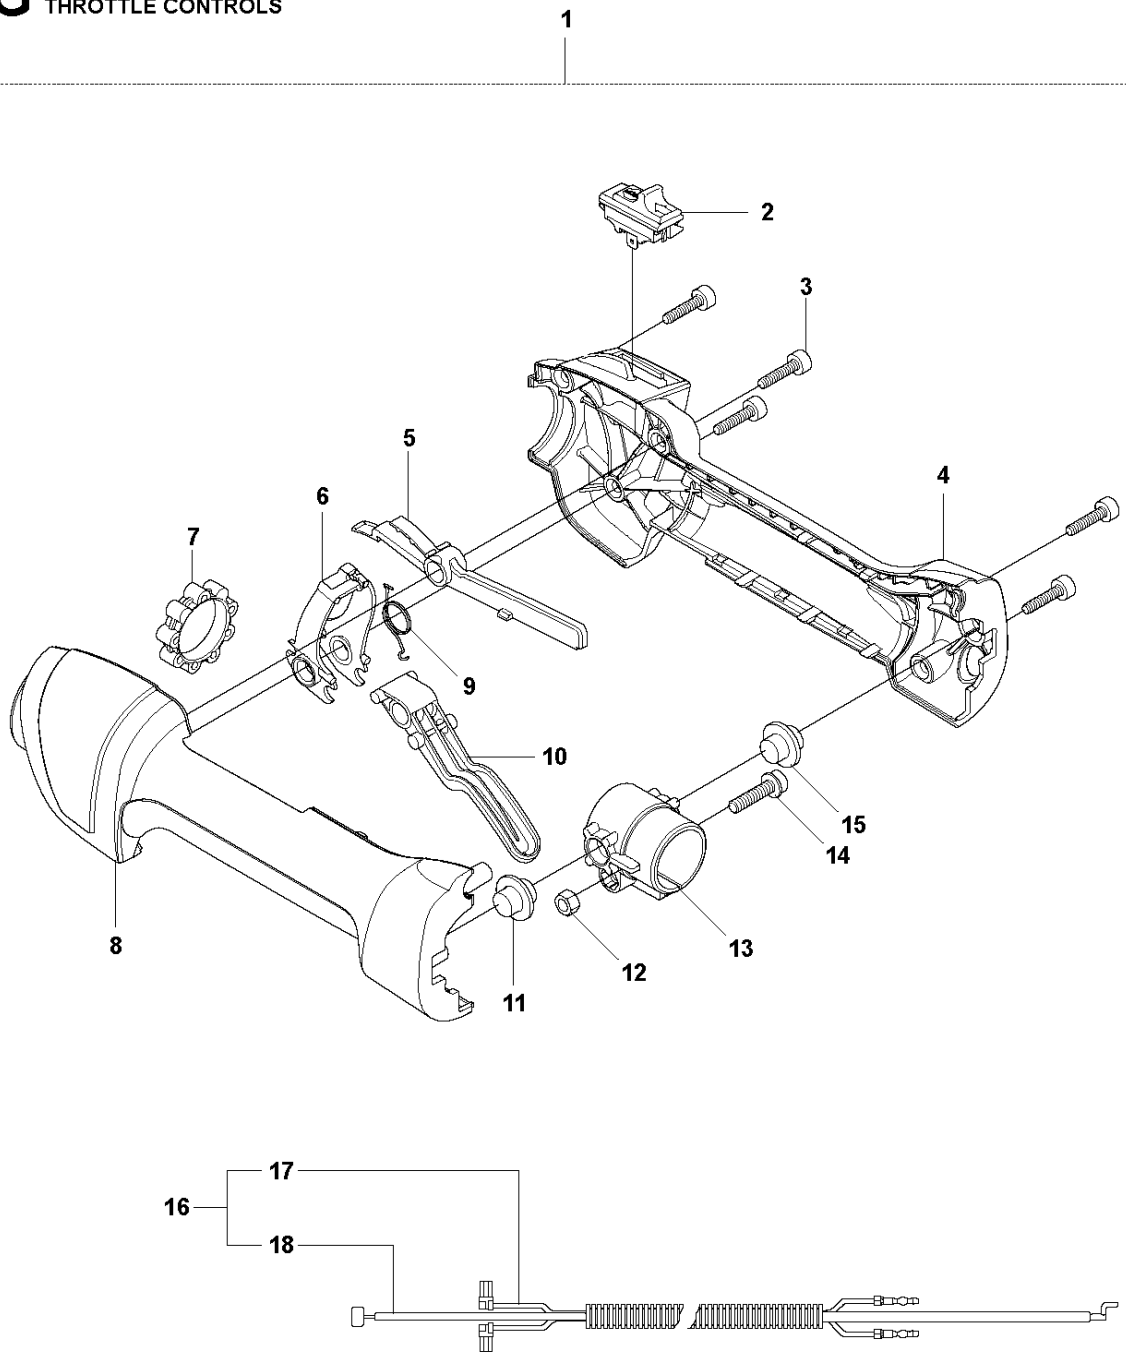

G 327LS, Lx, LDx, RJx
THROTTLE CONTROLS

HANDLE & CONTROLS

327 Lx, 2012-01

Ref	Part no.	Description	Remark	Qty	Kit
1	544 14 36-04	CONTROL		1	
2	537 41 90-01	SWITCH		1	1
3	503 21 66-18	SCREW IHSC T		5	1
4	544 10 02-02	HANDLE HALF RIGHT		1	1
5	503 87 80-01	THROTTLE LOCKOUT		1	1
6	503 91 81-01	THROTTLE LEVER		1	1
7	503 96 14-01	VIBRATION ABSORBER		1	1
8	544 10 03-02	HANDLE HALF LEFT		1	1
9	544 10 08-01	RECOIL SPRING		1	1
10	503 87 79-03	THROTTLE TRIGGER		1	1
11	544 10 17-02	RUBBER DAMPER		1	1
12	731 23 14-01	HEXAGON NUT		1	1
13	544 11 21-01	RETAINER		1	1
14	503 20 03-20	SCREW IHSCFM		1	1
15	544 10 17-02	RUBBER DAMPER		1	1
16	502 65 13-01	WIRING		1	1
17	502 53 16-01	SHORT CIRCUIT CABLE		1	1,16
18	544 17 17-03	THROTTLE WIRE ASSY		1	1,16