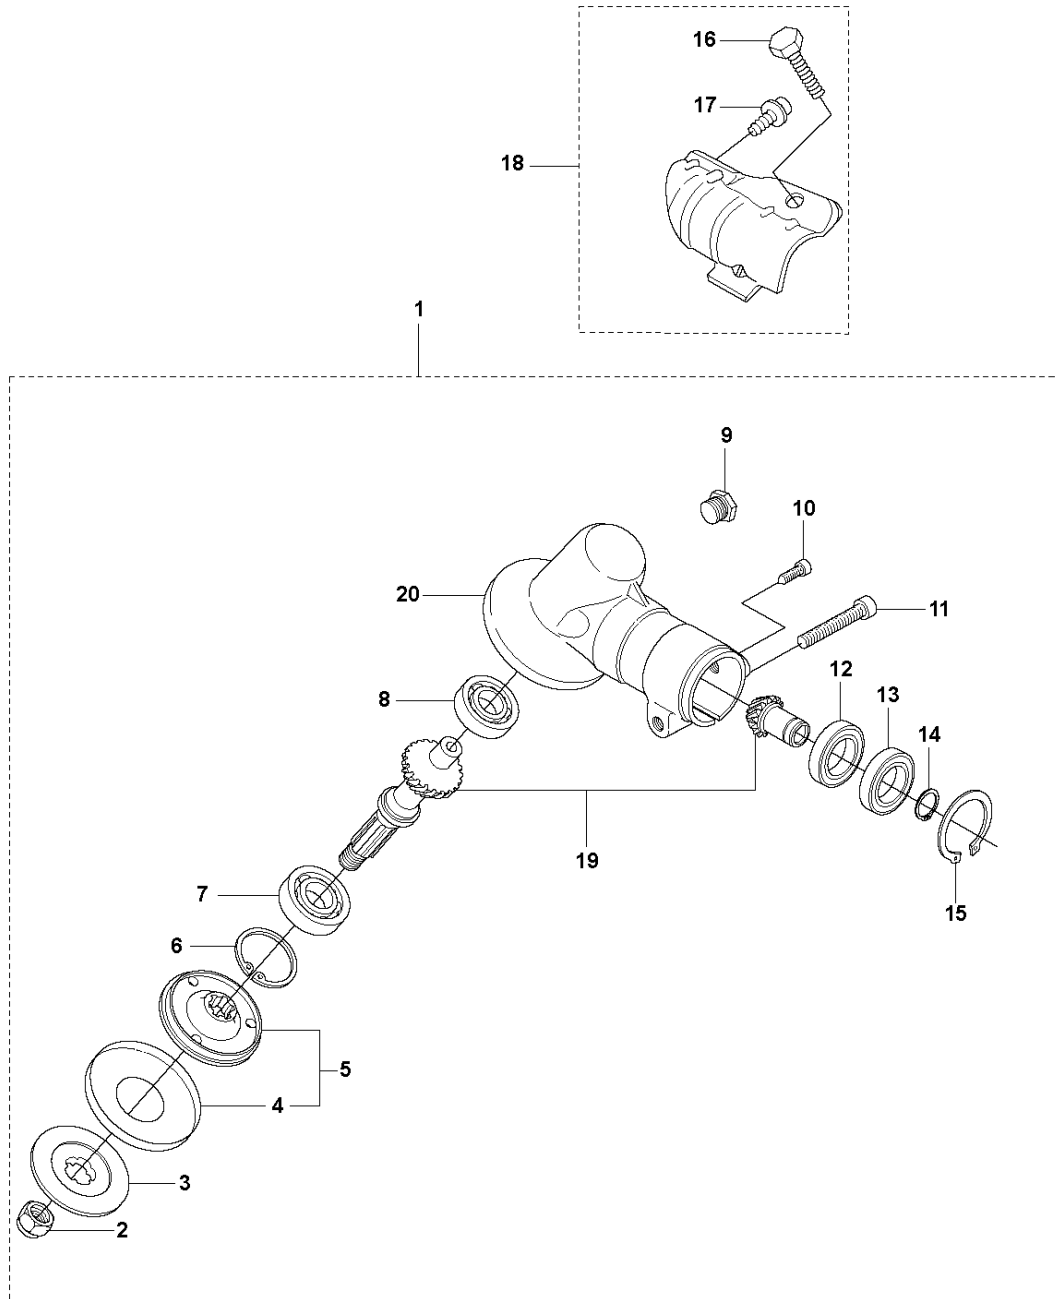

A 327LS, LX, LDX, RX, RDX, RJX, 323RII
BEVEL GEAR

BEVEL GEAR

327 Lx, 2012-01

Ref	Part no.	Description	Remark	Qty	Kit
1	537 19 92-02	BEVEL GEAR ASSY		1	
2	503 85 63-01	NUT		1	1
3	537 28 56-01	SUPPORT FLANGE		1	1
4	537 29 26-01	CUP		1	1
5	537 23 49-01	DRIVER ASSY		1	1
6	735 31 28-10	CIRCLIP		1	1
7	503 25 24-01	BALL BEARING		1	1
8	738 21 98-00	BALL BEARING		1	1
9	503 20 15-01	SCREW IHHM		1	1
10	503 20 14-12	SCREW IHSCFMO		1	1
11	503 20 07-25	SCREW IHSCFM		1	1
12	738 21 99-00	BALL BEARING		1	1
13	738 21 99-02	BALL BEARING		1	1
14	735 31 11-00	CIRCLIP		1	1
15	735 31 25-10	CIRCLIP		1	1
16	725 23 70-51	SCREW		1	18
17	503 20 07-12	SCREW IHSCFM		1	18
18	574 30 69-01	CLAMP	Captive screws	1	
19	537 04 10-01	GEAR WHEEL KIT		1	
20	537 33 37-01	GEAR HOUSING		1