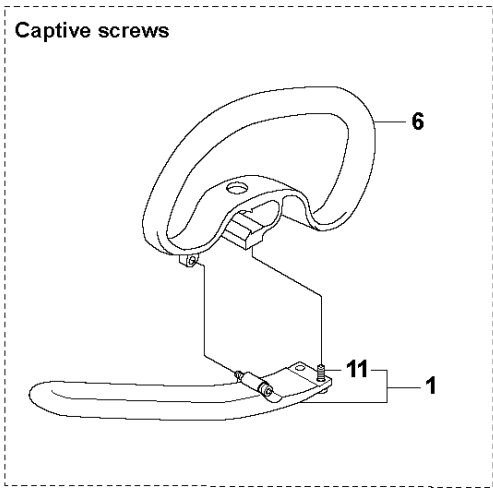

T Duo Balance
HARNESS

HARNES

327 Lx, 2012-01

Ref	Part no.	Description	Remark	Qty	Kit
1	537 27 57-01	HARNES		1	
1	537 27 57-03	HARNES	US	1	1
2	503 99 61-01	BAND		3	1
3	503 99 61-03	BAND		1	1
4	537 11 35-01	RETAINER		1	1
5	537 28 84-01	FRONT PIECE		1	1
6	537 28 83-01	FRONT PIECE		1	1
7	537 27 59-01	HIP PAD		1	1
8	502 02 28-01	HOOK		1	1
9	502 02 30-02	LOCK		1	1,8
10	502 02 38-01	SPRING		1	1,8
11	502 02 29-02	HOOK		1	1,8
12	735 31 09-20	E-CLIP		1	1,8
13	537 17 54-01	HIP PAD		3	1

B 327LX, RJX
SHAFT & HANDLE

SHAFT & HANDLE

327 Lx, 2012-01

Ref	Part no.	Description	Remark	Qty	Kit
1	503 99 78-01	HANDLE.J	RJx	1	
1	503 99 78-04	HANDLE	Captive screws	1	
2	503 88 88-01	TUBE	L=1483mm Ø=24mm	1	
2	540 05 38-01	TUBE DRIVESHAFT ASSY	RJx L=1483mm Ø=24mm France	1	
3	725 23 78-51	SCREW EHHM	L, LS. M6X40	1	
3	725 23 80-51	SCREW EHHM	Lx, RJxM6X50	1	
4	503 87 90-01	KNOB	Lx	1	
5	503 23 00-61	WASHER	L, LS	1	
6	503 87 19-03	HANDLE		1	
6	503 87 19-08	HANDLE	Captive screws	1	
7	503 94 03-01	DISTANCE.HANDLE		1	
8	503 20 07-16	SCREW IHSCFM	RJx	1	
9	503 94 10-01	HOOK	RJx	1	
10	731 23 14-01	HEXAGON NUT	RJx	1	
11	503 21 68-16	SCREW IHSCFT	RJx	3	
11	574 18 15-01	SCREW IHSCFTO	Captive screws	3	
12	502 19 71-01	SQUARE NUT		1	
13	537 23 48-01	DRIVE SHAFT	L=1525mm Ø=7mm	1	
14	735 31 12-00	CIRCLIP		1	
15	537 23 75-01	CLUTCH DRUM ASSY		1	
16	537 29 48-01	LABEL		1	
17	503 79 56-01	LABEL		1	
18	537 10 10-01	LABEL	RJx	1	
19	537 08 55-01	HANDLE	France	1	