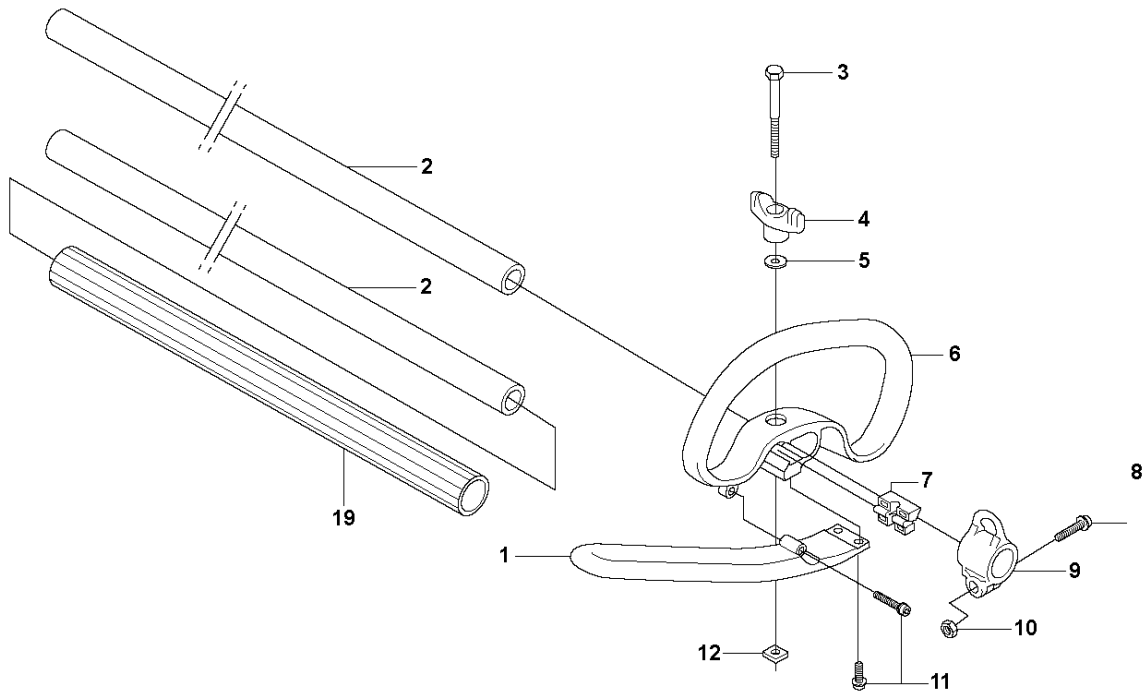

B 327LX, RJX
SHAFT & HANDLE

SHAFT & HANDLE

327 Lx, 2012-01

Ref	Part no.	Description	Remark	Qty	Kit
1	503 99 78-01	HANDLE.J	RJx	1	
1	503 99 78-04	HANDLE	Captive screws	1	
2	503 88 88-01	TUBE	L=1483mm Ø=24mm	1	
2	540 05 38-01	TUBE DRIVESHAFT ASSY	RJx L=1483mm Ø=24mm France	1	
3	725 23 78-51	SCREW EHHM	L, LS. M6X40	1	
3	725 23 80-51	SCREW EHHM	Lx, RJxM6X50	1	
4	503 87 90-01	KNOB	Lx	1	
5	503 23 00-61	WASHER	L, LS	1	
6	503 87 19-03	HANDLE		1	
6	503 87 19-08	HANDLE	Captive screws	1	
7	503 94 03-01	DISTANCE.HANDLE		1	
8	503 20 07-16	SCREW IHSCFM	RJx	1	
9	503 94 10-01	HOOK	RJx	1	
10	731 23 14-01	HEXAGON NUT	RJx	1	
11	503 21 68-16	SCREW IHSCFT	RJx	3	
11	574 18 15-01	SCREW IHSCFTO	Captive screws	3	
12	502 19 71-01	SQUARE NUT		1	
13	537 23 48-01	DRIVE SHAFT	L=1525mm Ø=7mm	1	
14	735 31 12-00	CIRCLIP		1	
15	537 23 75-01	CLUTCH DRUM ASSY		1	
16	537 29 48-01	LABEL		1	
17	503 79 56-01	LABEL		1	
18	537 10 10-01	LABEL	RJx	1	
19	537 08 55-01	HANDLE	France	1	