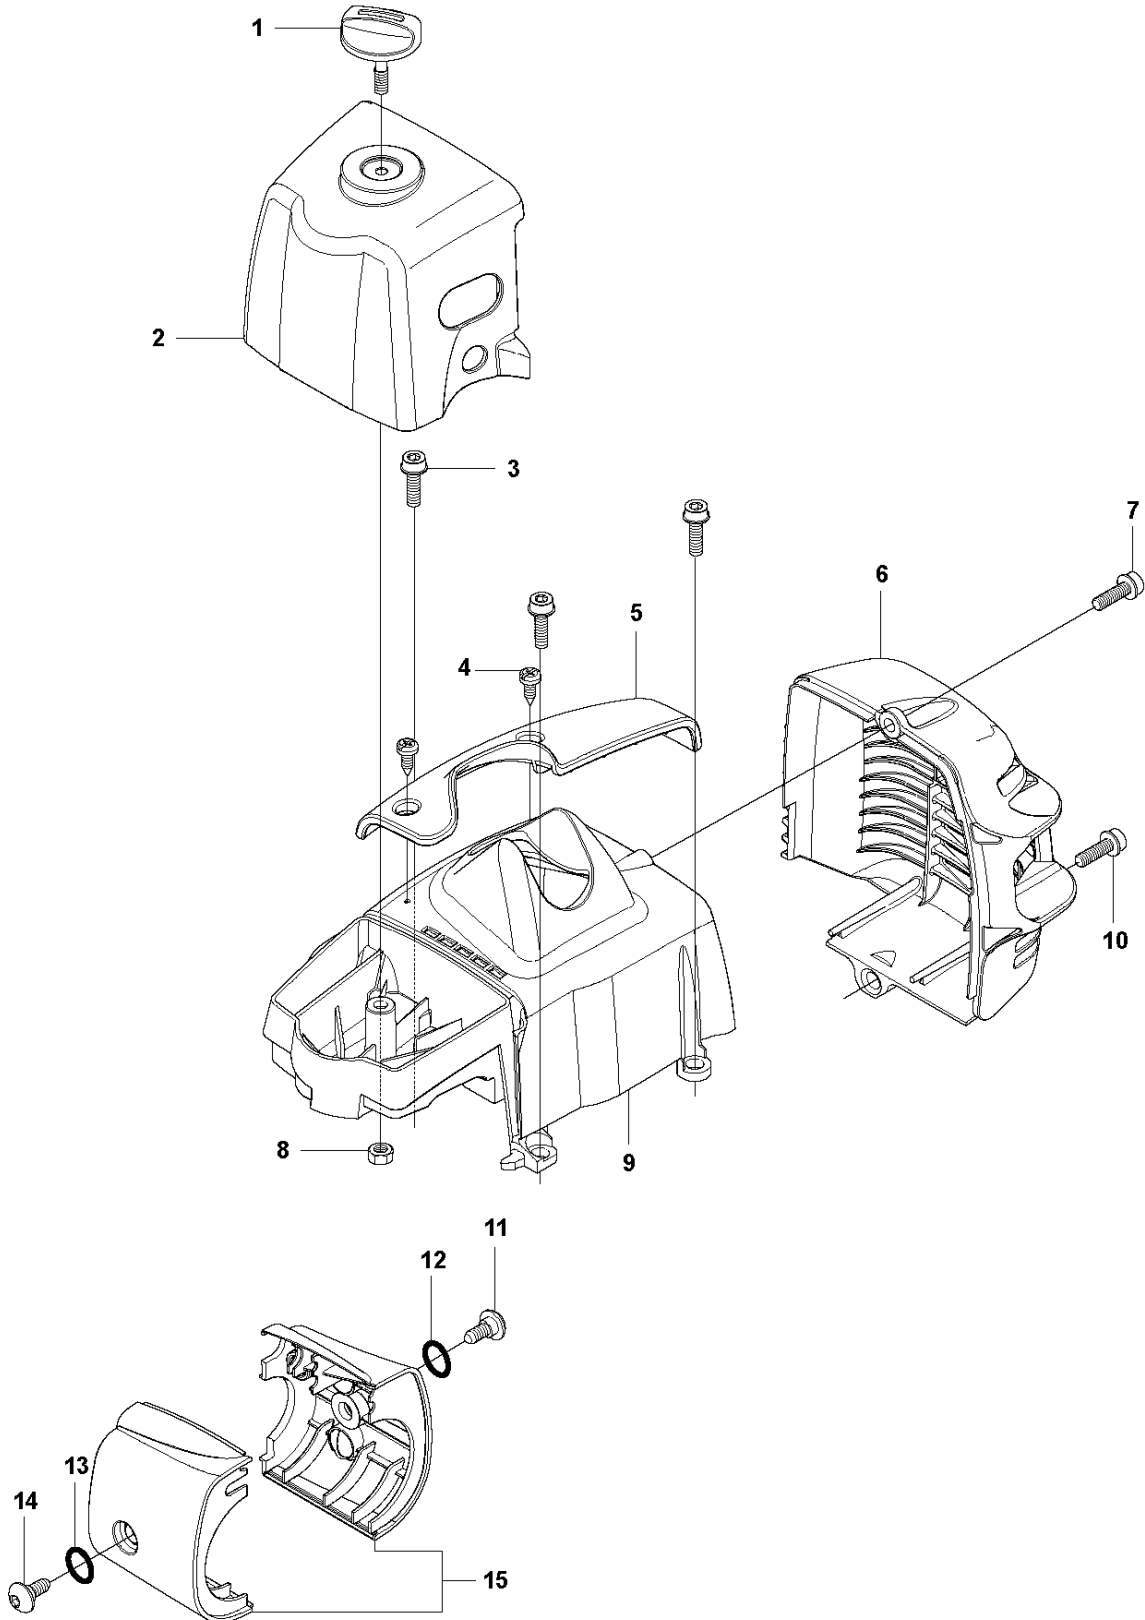

H1 327Lx, LDx, Rx, RDx, RJx,
COVERS

COVER

327 Lx, 2012-01

Ref	Part no.	Description	Remark	Qty	Kit
1	537 21 32-10	KNOB		1	
2	502 48 13-01	FILTER COVER		1	
3	503 20 03-16	SCREW IHSCFM	M5x16	4	
4	503 21 35-12	SCREW CCRPANT		2	
5	502 48 16-01	ARM PROTECTION		1	
6	544 84 81-01	HEAT PROTECTOR		1	
7	503 21 68-20	SCREW IHSCFT		1	
8	503 22 24-01	LOCKING NUT		1	
9	502 48 14-01	CYLINDER COVER		1	
10	503 20 03-16	SCREW IHSCFM		1	
11	503 96 13-01	SCREW		1	
12	740 42 06-00	O-RING		1	
13	740 42 06-00	O-RING		1	
14	503 96 13-01	SCREW		1	
15	502 48 15-01	COVER		1