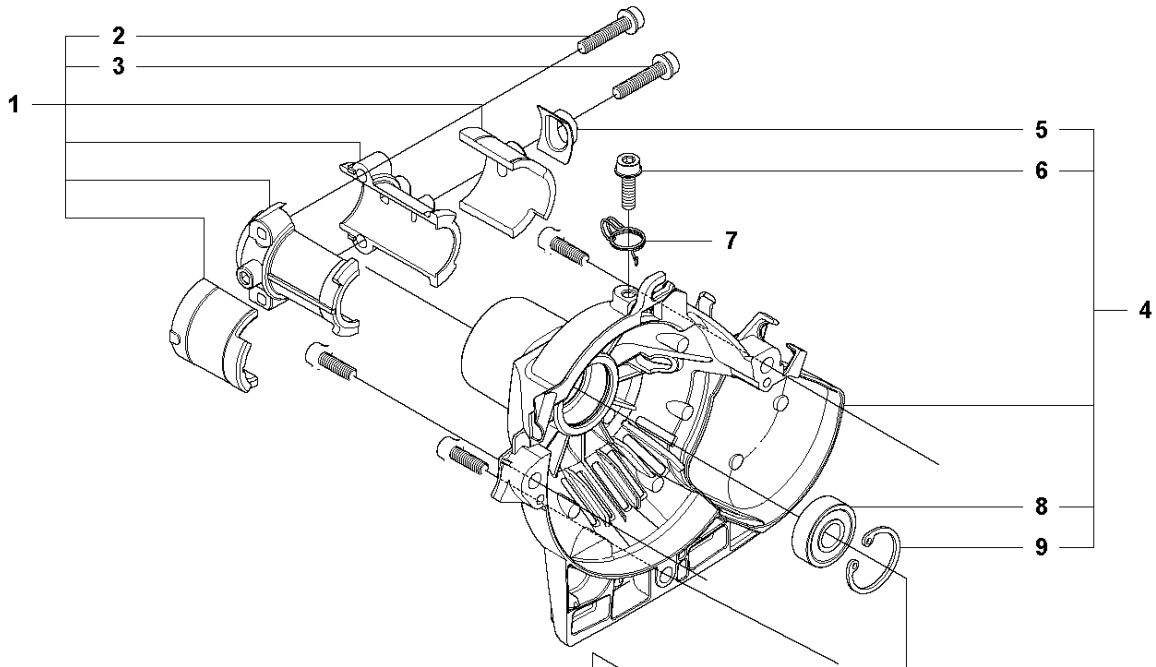

P 327LS, LX, LDX, RX, RDX, RJX, 323RII
CRANK CASE

CRANKCASE

327 Lx, 2012-01

Ref	Part no.	Description	Remark	Qty	Kit
1	537 30 96-01	COMPRESSION SLEEVE		1	
2	503 21 68-25	SCREW IHSCFT		1	1
3	503 21 68-25	SCREW IHSCFT		1	1
4	537 04 12-09	CLUTCH COVER		1	
5	537 42 50-01	PROTECTIVE PLATE		1	4
6	503 20 03-16	SCREW IHSCFM	M5x16	1	4
7	537 07 36-01	SPRING		1	
8	503 25 05-01	BALL BEARING		1	4
9	537 33 67-01	CIRCLIP		1	4
10	537 08 52-02	CRANKCASE		1	
11	503 20 03-16	SCREW IHSCFM		1	10
12	537 06 69-01	GASKET CRANKCASE		1	10
13	537 08 85-01	GASKET		1	10
14	537 06 68-01	INSERT CRANKCASE		1	10
15	503 20 03-16	SCREW IHSCFM		1	10
16	503 20 03-16	SCREW IHSCFM		1	10
17	503 21 66-18	SCREW IHSCFT		1	10
18	503 20 03-16	SCREW IHSCFM		1	10
19	503 21 66-18	SCREW IHSCFT		1	10
20	503 20 03-16	SCREW IHSCFM		1	10
21	503 21 77-16	SCREW IHSCFT		1	10
22	503 20 14-12	SCREW IHSCFMO	M5x12	1	10
23	503 20 03-16	SCREW IHSCFM		1	10