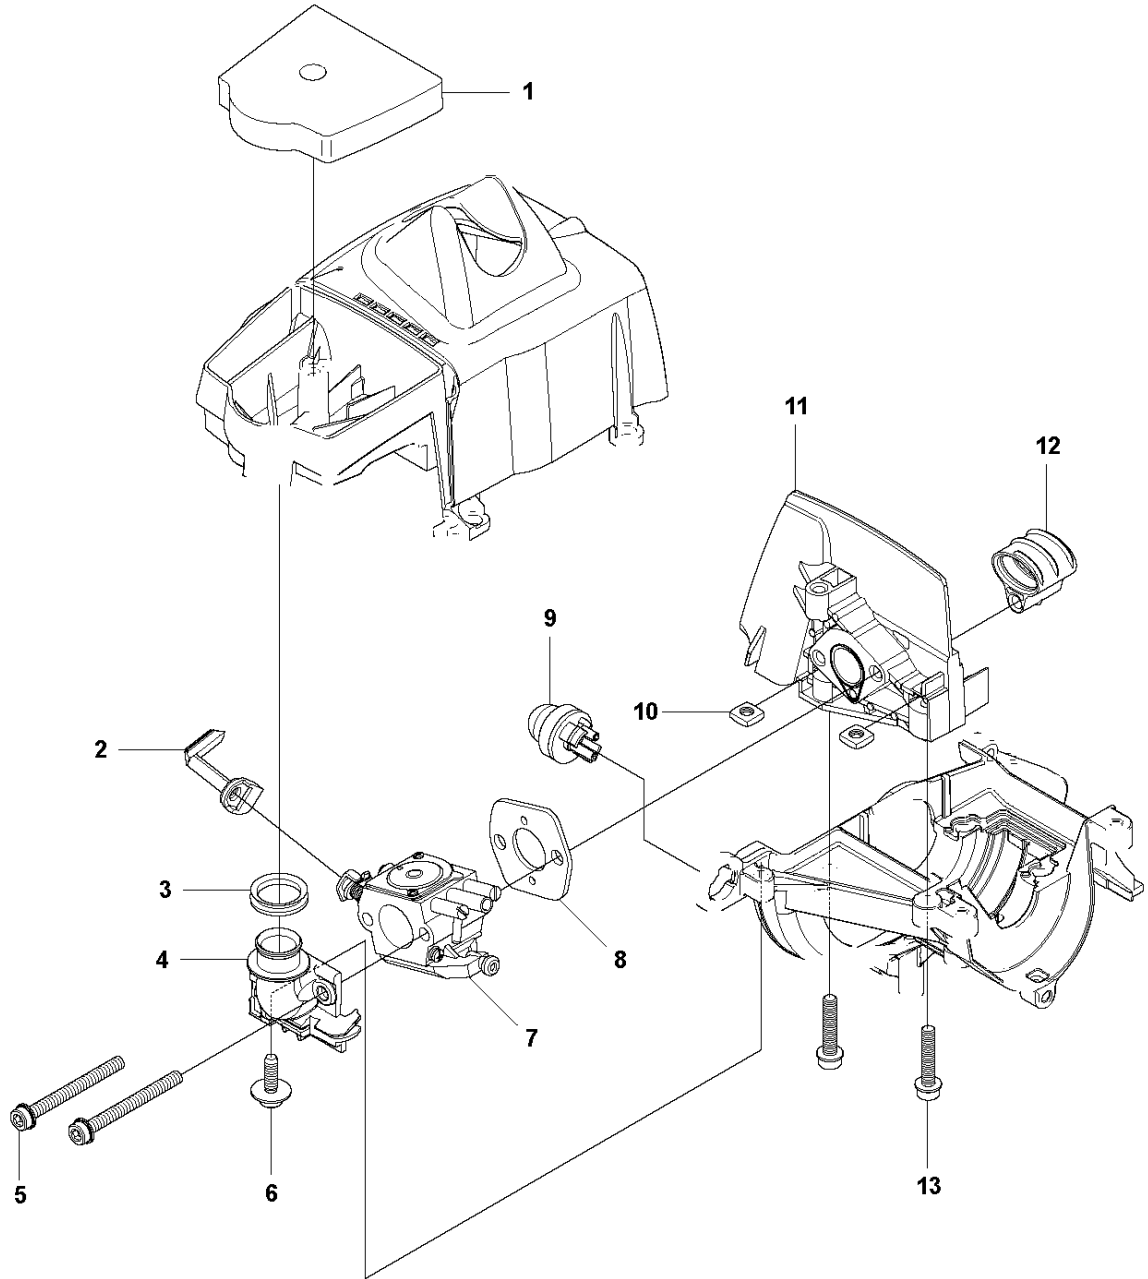

J 327LX, LDX, RX, RDX, RJX, LX, 323R11
CARBURETOR & AIR FILTER

CARBURETOR & AIR FILTER

327 Lx, 2012-01

Ref	Part no.	Description	Remark	Qty	Kit
1	537 14 31-01	AIR FILTER ASSY		1	
2	503 96 25-01	CHOKE CONTROL		1	
3	740 68 11-21	V-RING		1	
4	502 49 90-01	BRACKET		1	
5	503 21 75-50	SCREW IHSCFT		2	
6	503 21 77-16	SCREW IHSCFT		1	
7	503 28 34-01	CARBURETTOR	Zama C1Q-EL24, NOT FOR US	1	
7	576 01 98-01	CARBURETTOR	Hualong HQ-2, only option for US	1	
8	503 49 71-01	GASKET		1	
9	503 93 66-01	PRIMER HOUSING		1	
10	503 22 65-04	SQUARE NUT		2	
11	503 91 09-01	INSULATION WALL		1	
12	503 94 26-01	INLET PIPE		1	
13	503 20 03-25	SCREW IHSCFM		2	
14	505 27 10-01	FILTER		1