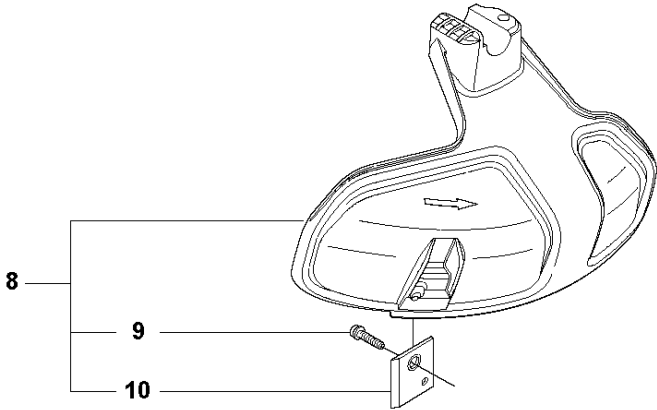

S 327LS, LX, LDX, RX, RDX, RJX, 323RII
ACCESSORIES

ACCESSORIES

327 Lx, 2012-01

Ref	Part no.	Description	Remark	Qty	Kit
1	544 04 42-10	ACCESSORY BAG	Captive screws 323RII, 327Rx	1	
2	573 99 43-04	SCREW IHSCFMO	Captive screws	2	1
3	574 56 80-01	CLAMP	Captive screws	1	1
4	537 29 34-01	ADAPTER		1	1
5	574 56 49-02	BLADE GUARD	Captive screws	1	1
6	503 20 03-16	SCREW IHSCFM	Captive screws	4	1
7	574 03 95-01	LOCKING NUT	Captive screws	4	1
8	503 97 71-01	TRIMMER GUARD	327Lx, 327LDx	1	
9	503 21 07-16	SCREW IHSCFT		1	8
10	503 79 88-01	BLADE		1	8
11	503 93 42-02	COMBI GUARD	323RII, 327Rx	1	
12	503 21 07-16	SCREW IHSCFT		1	11
13	503 79 88-01	BLADE		1	11