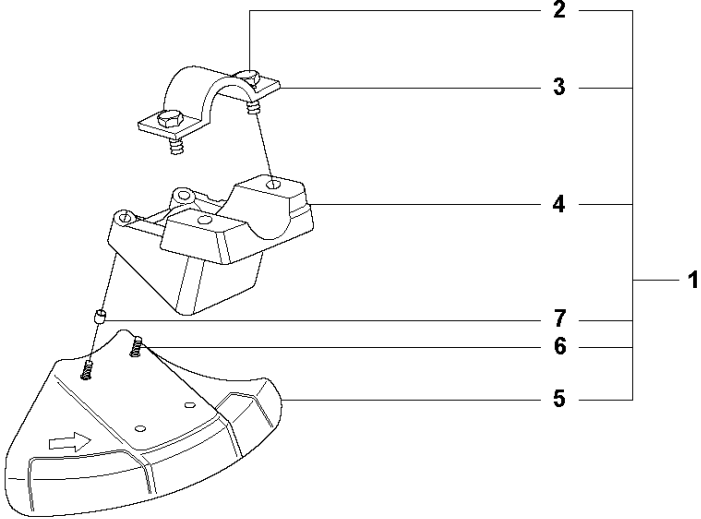

S 327LS, LX, LDX, RX, RDX, RJX, 323RII
ACCESSORIES

ACCESSORIES

327 Lx, 2012-01

Ref	Part no.	Description	Remark	Qty	Kit
1	544 04 42-10	ACCESSORY BAG	Captive screws 323RII, 327Rx	1	
2	573 99 43-04	SCREW IHSCFMO	Captive screws	2	1
3	574 56 80-01	CLAMP	Captive screws	1	1
4	537 29 34-01	ADAPTER		1	1
5	574 56 49-02	BLADE GUARD	Captive screws	1	1
6	503 20 03-16	SCREW IHSCFM	Captive screws	4	1
7	574 03 95-01	LOCKING NUT	Captive screws	4	1
8	503 97 71-01	TRIMMER GUARD	327Lx, 327LDx	1	
9	503 21 07-16	SCREW IHSCFT		1	8
10	503 79 88-01	BLADE		1	8
11	503 93 42-02	COMBI GUARD	323RII, 327Rx	1	
12	503 21 07-16	SCREW IHSCFT		1	11
13	503 79 88-01	BLADE		1	11