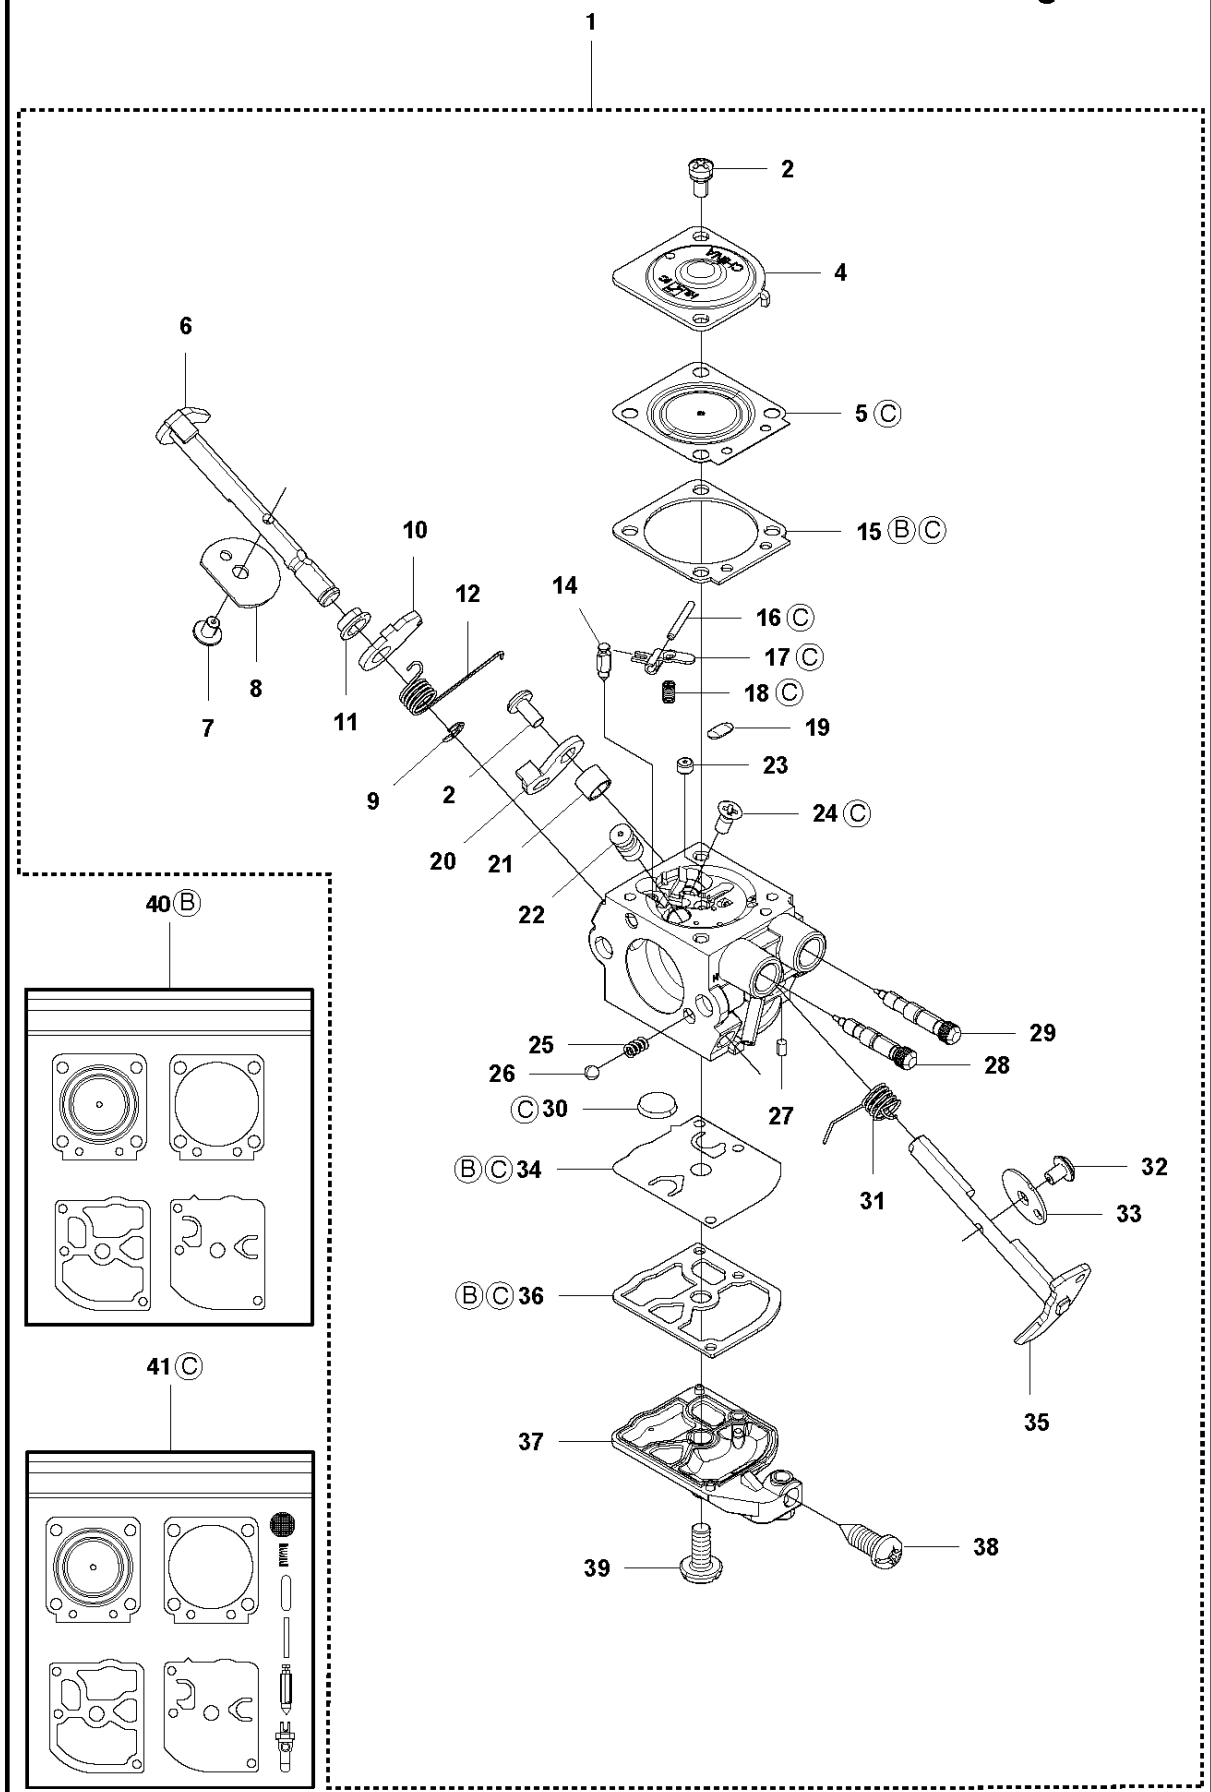

CARBURETOR (only option for US)

Hualong HQ-2

CARBURETOR

327 Lx, 2012-01

Ref	Part no.	Description	Remark	Qty	Kit
1	576 01 98-01	CARBURETTOR	Hualong HQ-2, only option for US	1	
2	576 02 42-01	SCREW		2	1
4	576 02 36-01	COVER		1	1
5	576 02 24-01	DIAPHRAGM ASSY		1	1
6	576 02 30-01	SHAFT ASSY		1	1
7	576 02 41-01	SCREW		1	1
8	576 02 32-01	CHOKE		1	1
9	576 02 48-01	E-CLIP		1	1
10	576 02 31-01	LEVER		1	1
11	576 02 35-01	BUSHING		1	1
12	576 02 33-01	SPRING		1	1
14	576 02 01-01	VALVE		1	1
15	576 02 37-01	GASKET		1	1
16	576 02 03-01	PIN		1	1
17	576 02 04-01	LEVER		1	1
18	576 02 05-01	SPRING		1	1
19	576 02 06-01	PLUG		1	1
20	576 02 28-01	LEVER		1	1
21	576 02 29-01	BUSHING		1	1
22	576 02 07-01	MAIN NOZZLE		1	1
23	576 02 08-01	CHECK VALVE		1	1
24	576 02 43-01	SCREW		1	1
25	576 02 34-01	SPRING		1	1
26	576 02 47-01	BALL		1	1
27	576 02 23-01	BAR		1	1
28	576 02 10-01	NEEDLE		1	1
29	576 02 11-01	NEEDLE		1	1
30	576 02 15-01	SCREEN		1	1
31	576 02 27-01	SPRING		1	1
32	576 02 40-01	SCREW		1	1
33	576 02 26-01	THROTTLE		1	1
34	576 02 39-01	DIAPHRAGM PUMP		1	1
35	576 02 25-01	SHAFT ASSY		1	1
36	576 02 38-01	GASKET		1	1
37	576 02 20-01	COVER		1	1
38	576 02 22-01	SCREW		1	1
39	576 02 44-01	SCREW		1	1
40	581 74 35-01	GASKET KIT		1	1
41	581 74 37-01	REPAIR KIT		1	1