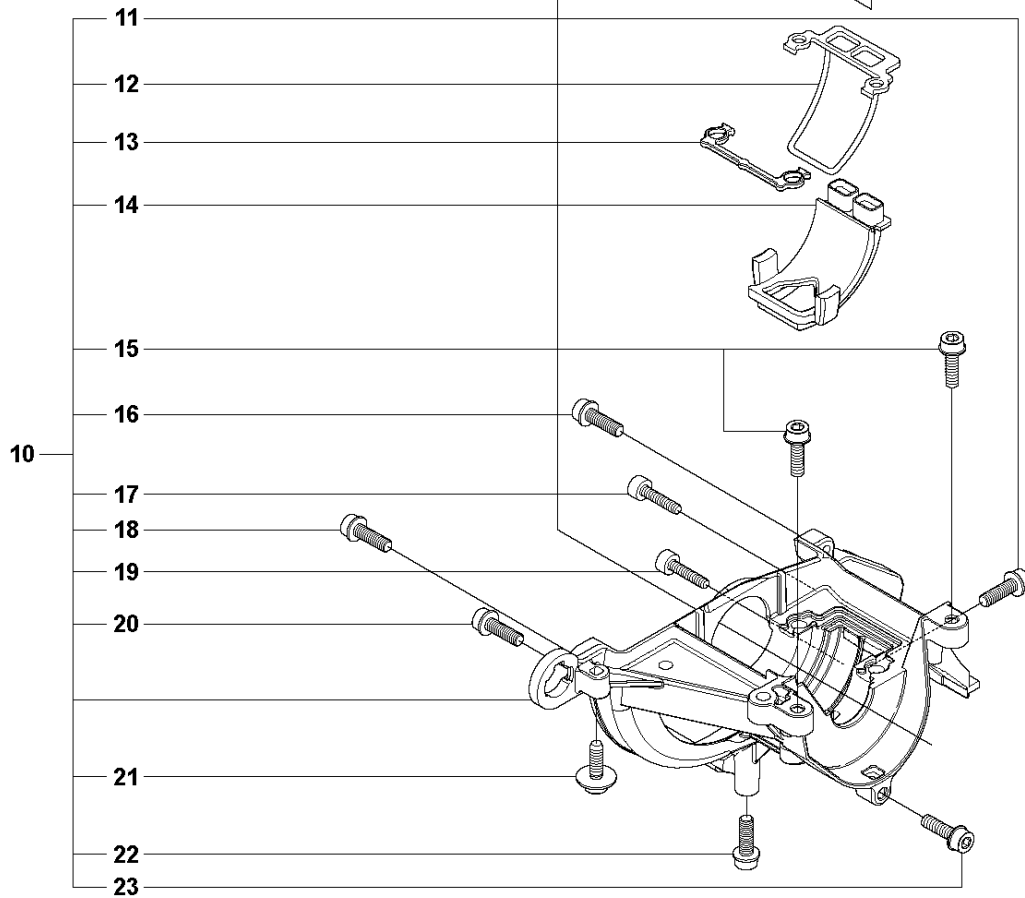

P 327LS, LX, LDX, RX, RDX, RJX, 323RII
CRANK CASE

CRANKCASE

327 Lx, 2012-01

Ref	Part no.	Description	Remark	Qty	Kit
1	537 30 96-01	COMPRESSION SLEEVE		1	
2	503 21 68-25	SCREW IHSCFT		1	1
3	503 21 68-25	SCREW IHSCFT		1	1
4	537 04 12-09	CLUTCH COVER		1	
5	537 42 50-01	PROTECTIVE PLATE		1	4
6	503 20 03-16	SCREW IHSCFM	M5x16	1	4
7	537 07 36-01	SPRING		1	
8	503 25 05-01	BALL BEARING		1	4
9	537 33 67-01	CIRCLIP		1	4
10	537 08 52-02	CRANKCASE		1	
11	503 20 03-16	SCREW IHSCFM		1	10
12	537 06 69-01	GASKET CRANKCASE		1	10
13	537 08 85-01	GASKET		1	10
14	537 06 68-01	INSERT CRANKCASE		1	10
15	503 20 03-16	SCREW IHSCFM		1	10
16	503 20 03-16	SCREW IHSCFM		1	10
17	503 21 66-18	SCREW IHSCFT		1	10
18	503 20 03-16	SCREW IHSCFM		1	10
19	503 21 66-18	SCREW IHSCFT		1	10
20	503 20 03-16	SCREW IHSCFM		1	10
21	503 21 77-16	SCREW IHSCFT		1	10
22	503 20 14-12	SCREW IHSCFMO	M5x12	1	10
23	503 20 03-16	SCREW IHSCFM		1	10