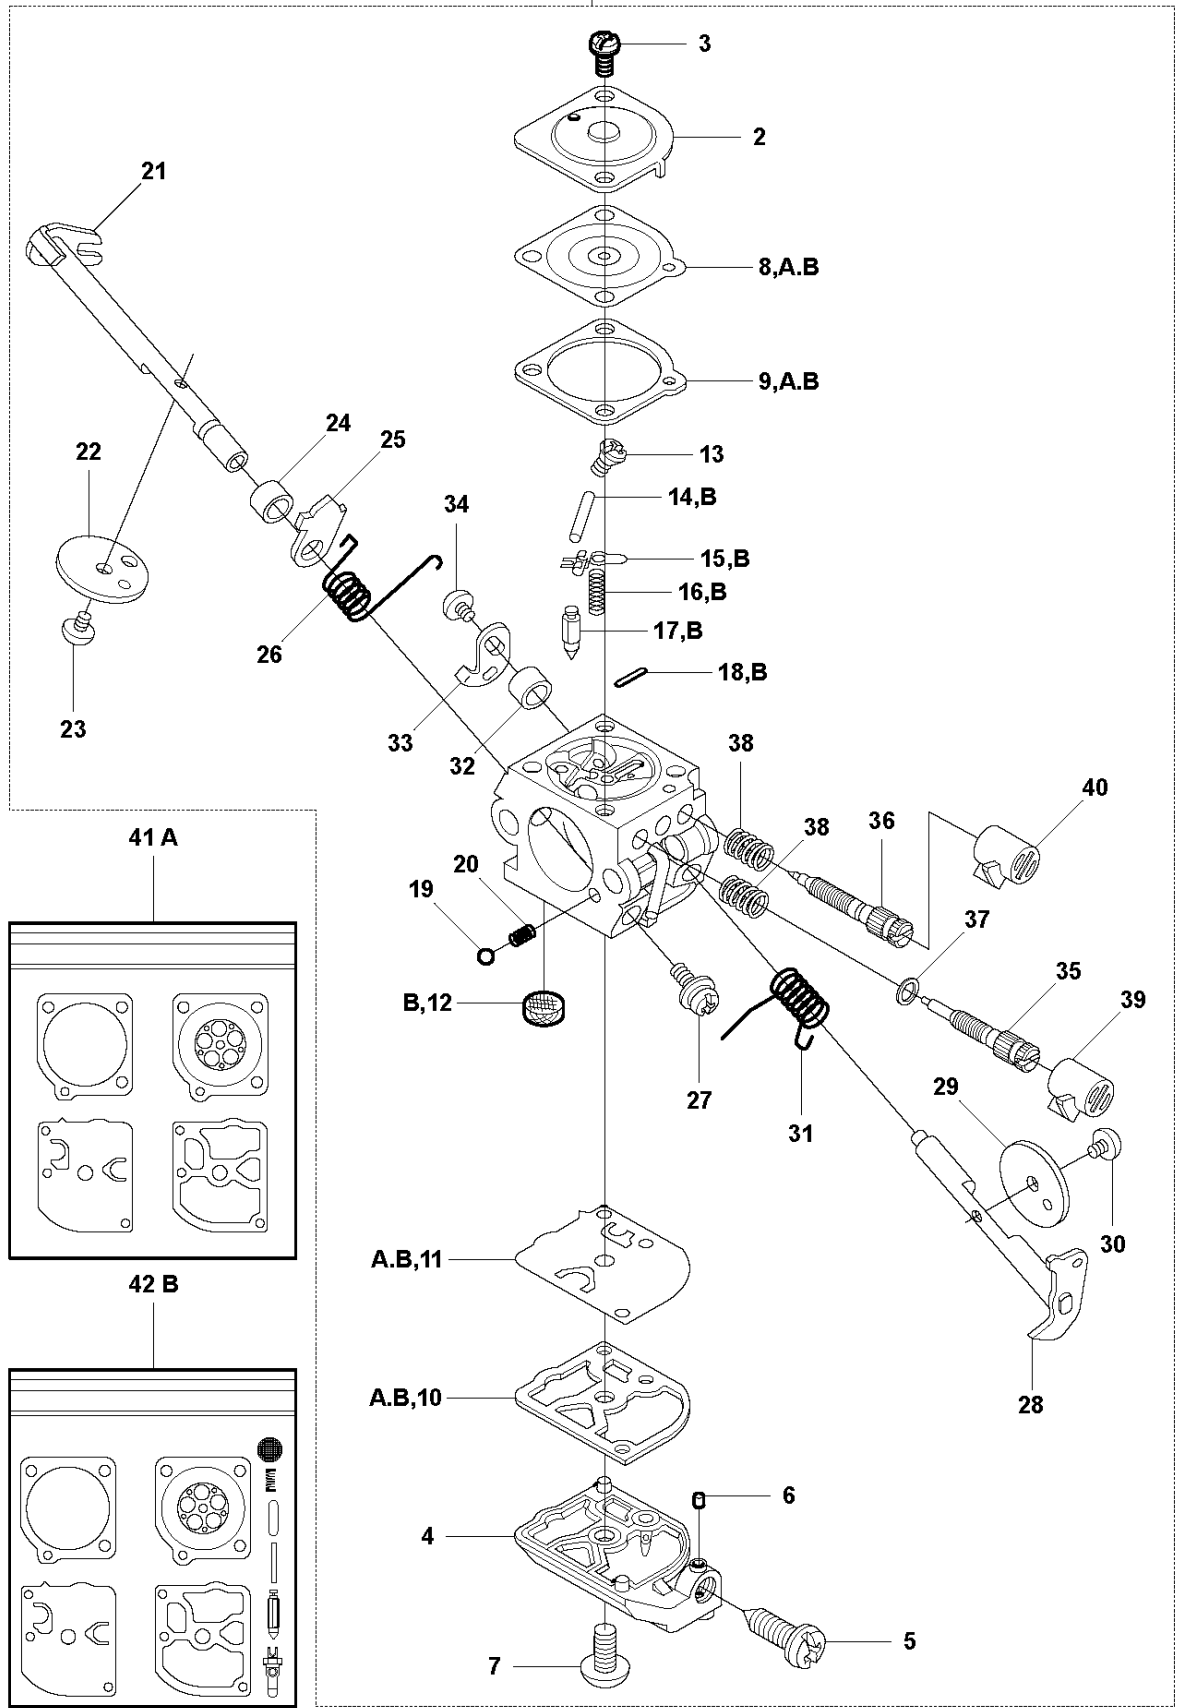

R 327LS, LX, LDX, RX, RDX, RJX, 323RII
CARBURETOR (not for US)

Zama C1Q-EL24

Ref	Part no.	Description	Remark	Qty	Kit
1	503 28 34-01	CARBURETTOR	Zama C1Q-EL24	1	
2	503 97 43-01	COVER		1	1
3	503 48 05-01	SCREW		2	1
4	537 02 02-01	COVER		1	1
5	537 02 07-01	SCREW		1	1
6	503 48 11-01	PIECE		1	1
7	503 47 96-01	SCREW		1	1
8	537 04 89-01	DIAPHRAGM		1	1,A,B
9	537 02 04-01	GASKET		1	1,A,B
10	537 02 01-01	GASKET PUMP		1	1,A,B
11	537 02 00-01	DIAPHRAGM PUMP		1	1,A,B
12	503 53 57-01	STRAINER		1	1,B
13	503 48 01-01	SCREW		1	1
14	503 48 00-01	PIN RETAINING SCREW		1	1,B
15	503 66 59-01	LEVER		1	1,B
16	537 02 03-01	SPRING		1	1,B
17	503 47 97-01	VALVE		1	1,B
18	537 02 08-01	PLUG		1	1,B
19	537 01 25-01	BALL		1	1
20	537 01 26-01	SPRING		1	1
21	537 02 09-01	SHAFT ASSY		1	1
22	537 37 03-01	VALVE		1	1
23	503 48 18-01	SCREW		1	1
24	503 48 19-01	COLLAR		1	1
25	537 04 90-01	LEVER		1	1
26	537 02 10-01	SPRING		1	1
27	503 75 53-01	SCREW		1	1
28	537 01 96-01	SHAFT ASSY		1	1
29	537 01 99-01	VALVE		1	1
30	503 47 92-01	SCREW		1	1
31	537 01 97-01	SPRING		1	1
32	503 47 89-01	COLLAR		1	1
33	537 01 98-01	LEVER		1	1
34	503 47 90-01	SCREW		1	1
35	537 02 06-01	SCREW		1	1
36	537 12 78-01	SCREW		1	1
37	503 97 40-01	WASHER		1	1
38	503 48 08-01	SPRING		1	1
39	537 02 16-01	LIMITER CAP		1	1
40	537 02 16-01	LIMITER CAP		1	1
41,A	531 00 45-52	GASKET KIT		1	
42,B	531 00 45-53	SET		1	