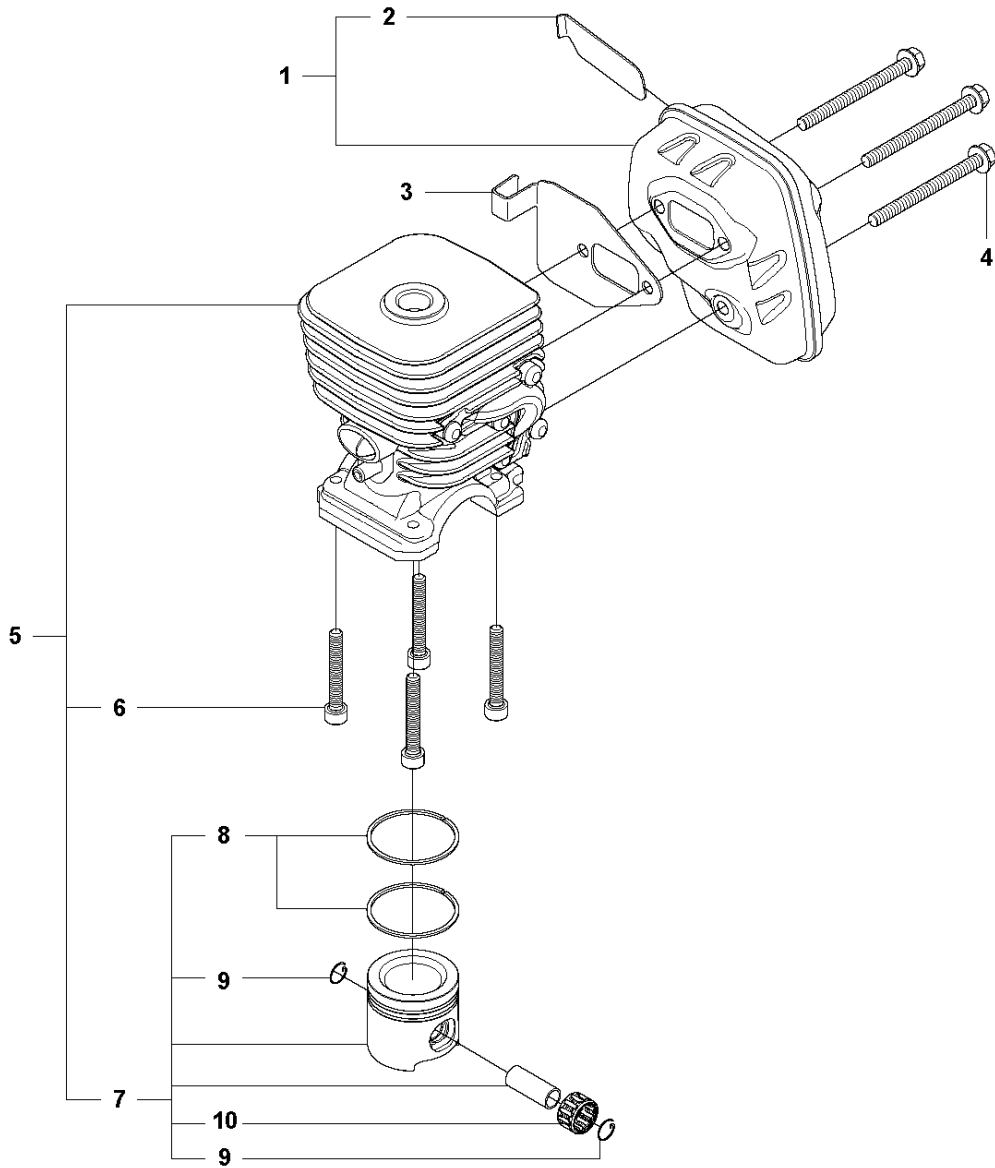

N 327LS, LX, LDX, RX, RDX, RJX, 323RII
CYLINDER PISTON & MUFFLER

CYLINDER, PISTON & MUFFLER

327 Lx, 2012-01

Ref	Part no.	Description	Remark	Qty	Kit
1	537 22 17-04	MUFFLER ASSY	Cat.	1	
2	537 22 18-01	SPARK ARRESTOR SCREEN		1	1
3	537 01 41-01	GASKET		1	
4	502 07 81-01	SCREW EHHFM		3	
5	537 08 51-03	CYLINDER	Ø=34mm	1	
6	503 20 07-35	SCREW IHSCFM		4	5
7	537 40 59-02	PISTON		1	5
8	537 40 62-01	PISTON RING		1	7
9	737 44 08-00	CIRCLIP		1	7
10	503 71 22-01	BEARING		1	7