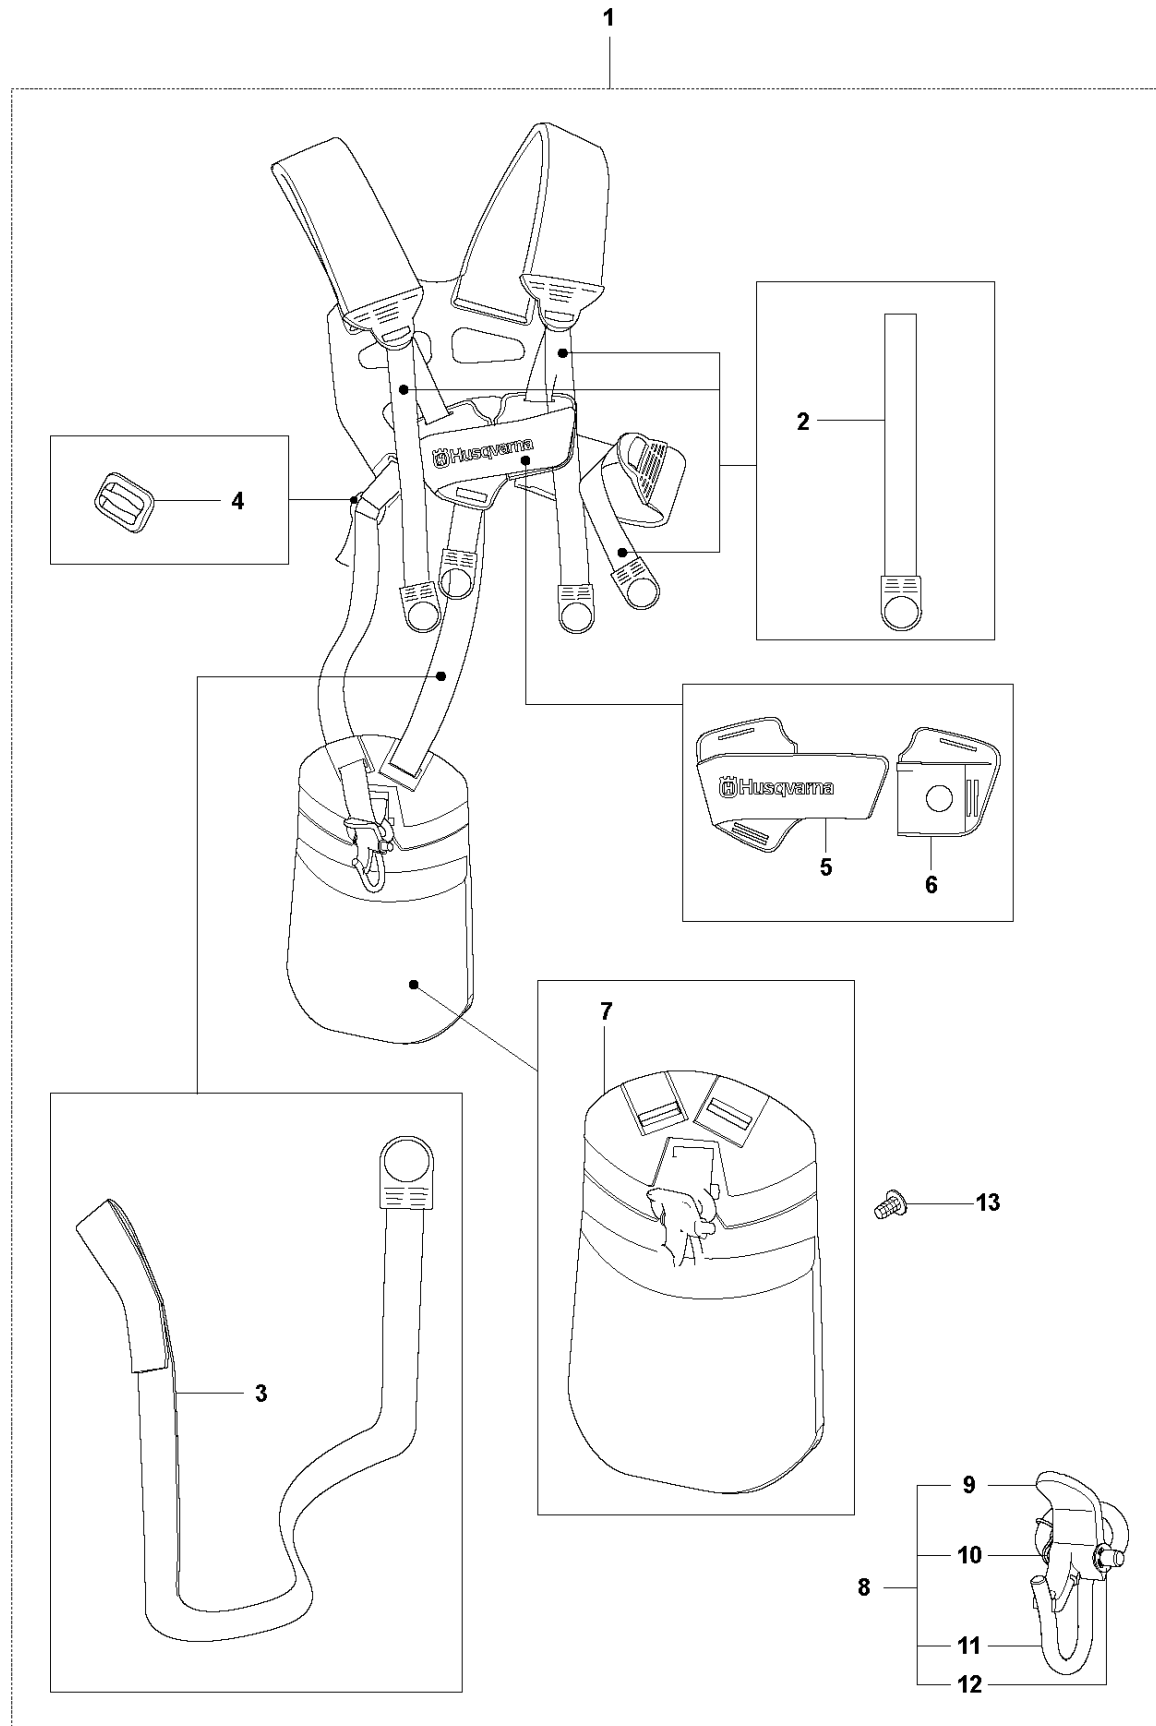

T Duo Balance
HARNESS

HARNES

327 Lx, 2012-01

Ref	Part no.	Description	Remark	Qty	Kit
1	537 27 57-01	HARNES		1	
1	537 27 57-03	HARNES	US	1	1
2	503 99 61-01	BAND		3	1
3	503 99 61-03	BAND		1	1
4	537 11 35-01	RETAINER		1	1
5	537 28 84-01	FRONT PIECE		1	1
6	537 28 83-01	FRONT PIECE		1	1
7	537 27 59-01	HIP PAD		1	1
8	502 02 28-01	HOOK		1	1
9	502 02 30-02	LOCK		1	1,8
10	502 02 38-01	SPRING		1	1,8
11	502 02 29-02	HOOK		1	1,8
12	735 31 09-20	E-CLIP		1	1,8
13	537 17 54-01	HIP PAD		3	1